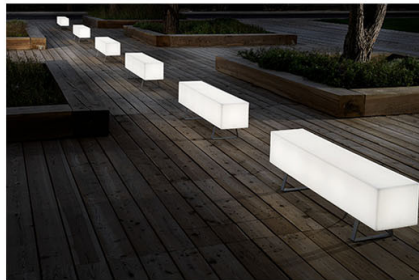

Salone del Mobile.Milano

COMPANY / DESIGN / FURNITURE / LAMPS / LIGHTING / OUTDOOR

SEARCH

Modo Luce presents Futura I, versatile outdoor lighted benches

by INFURMA on feb 10, 2015 - 10:01

No hay comentarios

Dimensions:

Totem cm. Lu. cm 150 x La 32 x p 28/44

Self-standing seat cm. Lu. 150 x La 32 x h 45

Light bulbs:

Totem/ seats AL E27 globe HES 28W / FL E27 11/15W

Power supply:

220/240V

Source: Modo Luce

Visit the [ModoLuce](#) website