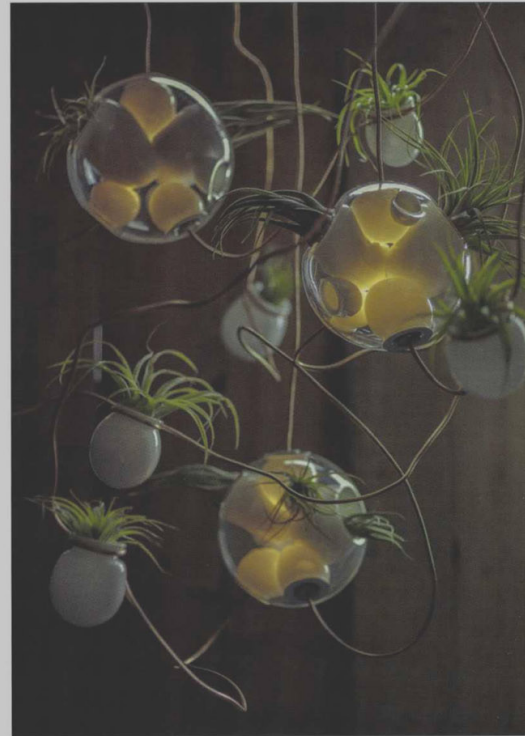

SELECTION DESIGN | SALON DE MILAN 2015 - EUROLUCE

Suspension *14*
Design interne *Bocci*
bocci.ca

Luminaire *38*
Design interne *Bocci*
bocci.ca

Selection

design

//// //// //// //// //// //// //// //// //// ////
LUMINAIRES &
MOBILIER

Suspension *Umbrella*
Design : Paolo Grasselli pour *Modoluce*
www.modoluce.com