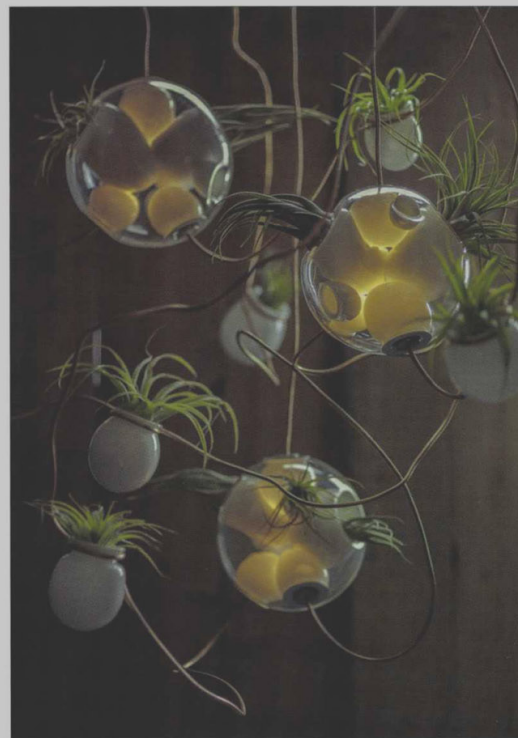

SELECTION DESIGN | SALON DE MILAN 2015 - EUROLUCE

Suspension *14*
Design interne *Bocci*
bocci.ca

Luminaire *38*
Design interne *Bocci*
bocci.ca

Selection
design
////////// LUMINAIRES &
MOBILIER //////////

Suspension *Umbrella*
Design : Paolo Grasselli pour *Modoluce*
www.modoluce.com