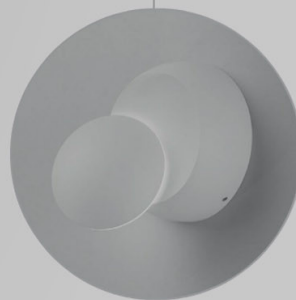

BELL42 graypants

BELL42 original elevates the beauty, function and versatility of classic scraplights. Suited to commercial and residential settings, the BELL42 has a durable dark steel frame and a recycled cardboard shade. With multi-socket lamping assemblies and sandblasted tempered glass diffusers, BELL42 provides impact and ample light.
www.graypants.com

Luna SHAPES

Luna can be used as a classic wall lamp. The top can be twisted to cast indirect light in various directions. Luna has a touch function with three levels of light to be chosen from, while the lamp's body is available in black or white.
www.shapes.info

Florinda Desnuda ModoLuce

Florinda Desnuda is characterised by baroque opulence, interpreted with light freshness. Exposed to show its structure, this lamp is realised in metallic wire folded and welded by hand to create a circular composition. The plate that supports the shades is in metal, while the light sources are retro taste lamps with carbon filaments.
www.modoluce.com

Arne Domus Santa & Cole

Arne Domus is an urban aluminium, industrial domestic spotlight, suspended to illuminate surfaces. Characterising contemporary technology in its most natural form, the suspension lamp was designed by Arne Jacobsen with the Santa & Cole team with LED technology.
www.santacole.com