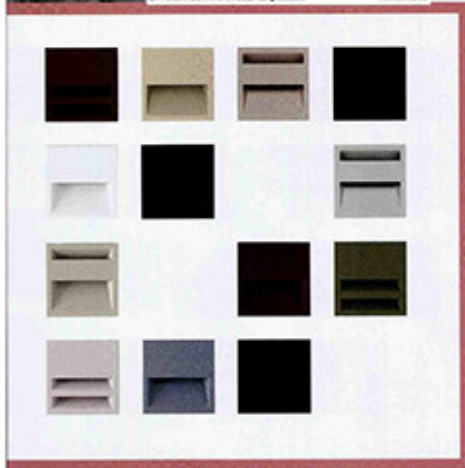

Interni King Size

► 1 aprile 2017

PAESE :Italia
PAGINE :63-79
SUPERFICIE :84 %

AUTORE :N.D.