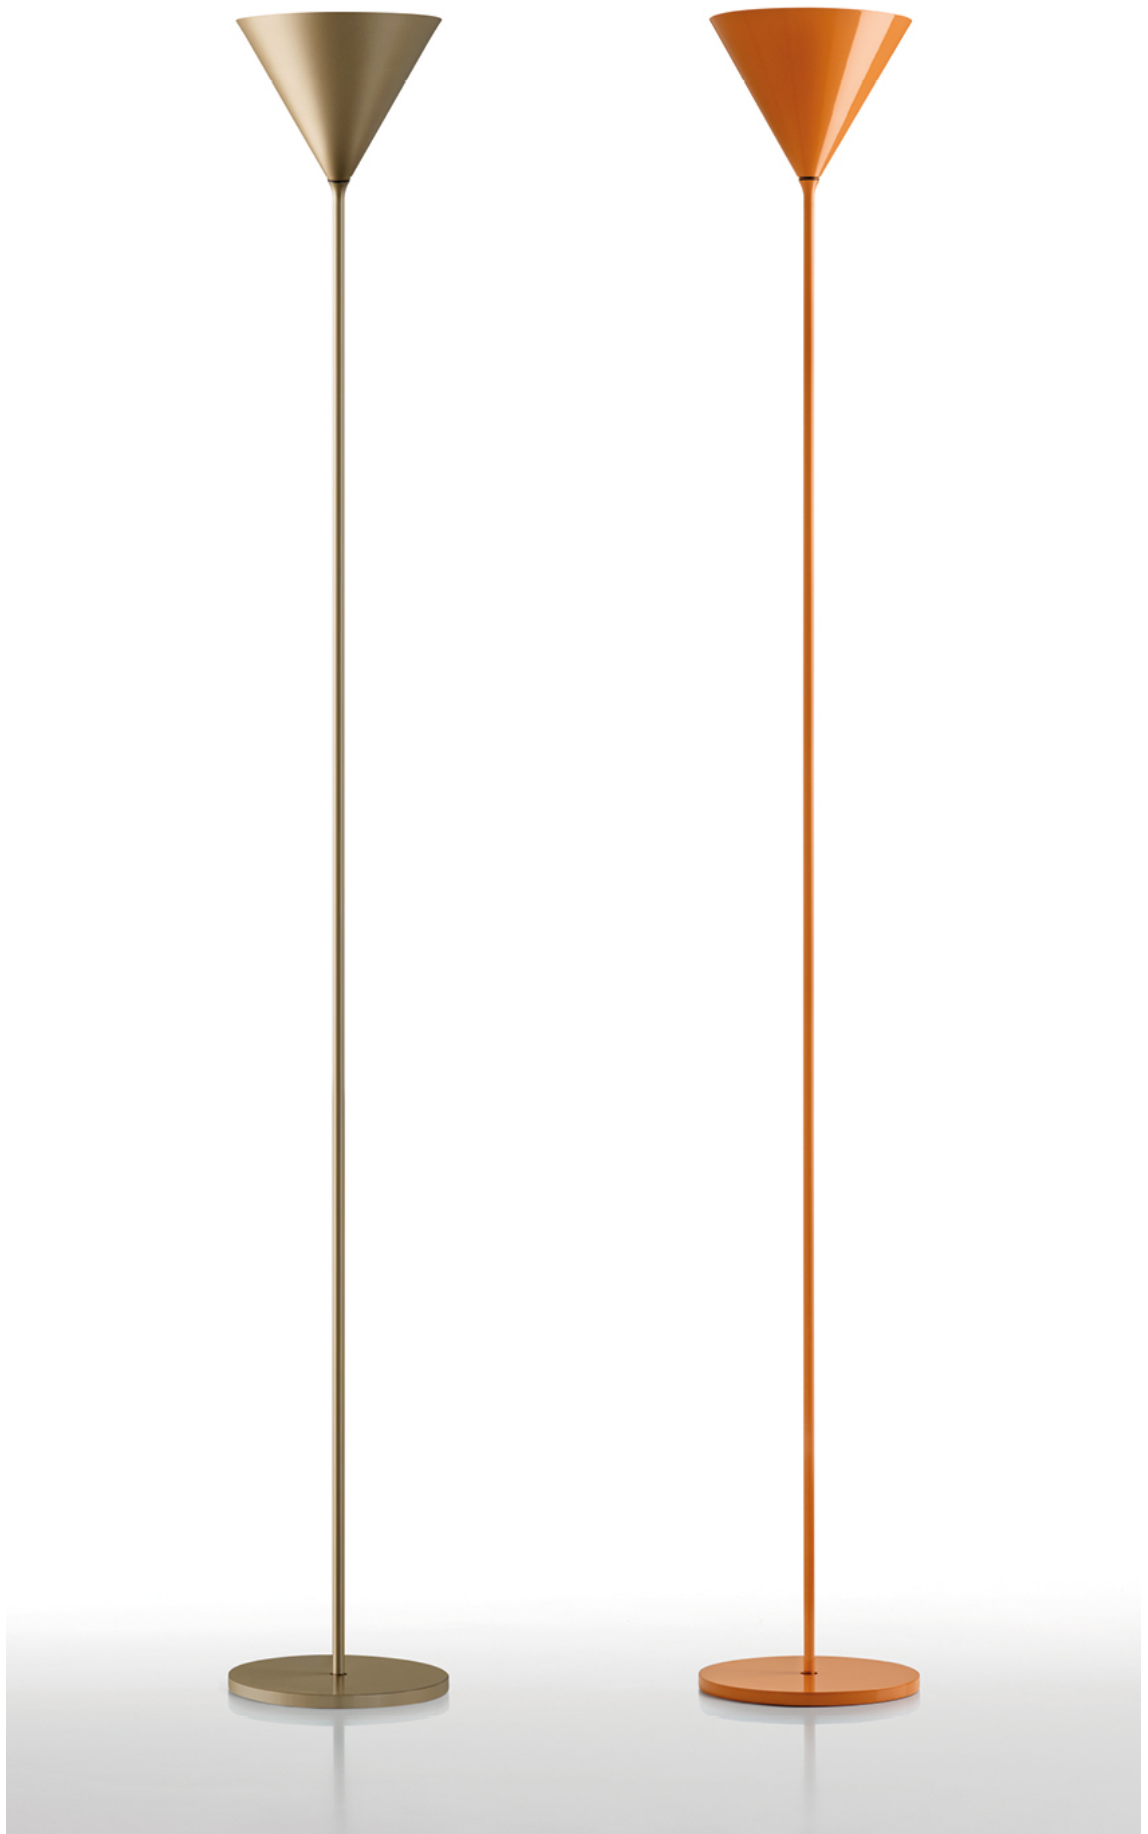

General technical features

products: A B C

design: Roberto Paoli 2016

Finiture

Colori

White

Lead grey

Swamp green

Caramel

Matt gold

Metal diffuser

IP20

Ceiling rose detail

Ceiling rose detail
for 3 elements
composition

* on demand

** cable on measure

Technical features

products: A B C Pendant lamp A
design: Roberto Paoli 2016

Pendant lamp A	∅ 12 x 36 cm 1 Kg	lamp type 1xGU10 max watt 28 W HES	AAAESO012G41
Pendant lamp B	∅ 17 x 29 cm 1 Kg	lamp type 1xGU10 max watt 28 W HES	BBBESO017G41
Pendant lamp C	∅ 22 x 23 cm 1,5 Kg	lamp type 1xGU10 max watt 28 W HES	CCCESO022G41
Composition A + B + C	∅ 40 x 200 cm 5 Kg	lamp type 3xGU10 max watt 28 W HES	ABCECM003G41

Caramel

Matt gold

Metal diffuser

IP20

* on demand

Technical features

products: A B C Floor lamp

design: Roberto Paoli 2016