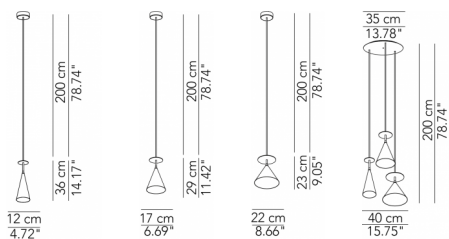

Caramel

Matt gold

Metal diffuser

IP20

Ceiling rose detail

Ceiling rose detail
for 3 elements
composition

* on demand

** cable on measure

Technical features

products: A B C Pendant lamp A
design: Roberto Paoli 2016

Pendant lamp A	∅ 12 x 36 cm 1 Kg	lamp type 1xGU10 max watt 28 W HES	AAAESO012G41
Pendant lamp B	∅ 17 x 29 cm 1 Kg	lamp type 1xGU10 max watt 28 W HES	BBBESO017G41
Pendant lamp C	∅ 22 x 23 cm 1,5 Kg	lamp type 1xGU10 max watt 28 W HES	CCCESO022G41
Composition A + B + C	∅ 40 x 200 cm 5 Kg	lamp type 3xGU10 max watt 28 W HES	ABCECM003G41

Floor lamp	ø 24 x 177 cm	lamp type 1xE27 max watt 105 W HES	CCCEPT022G01
Floor lamp	ø 24 x 177 cm	lamp type 1 led module 19,3 W luminous efficacy 2900 Lm light colour 2700 K DIM dali / triac cri >80	CCCEPT022G11