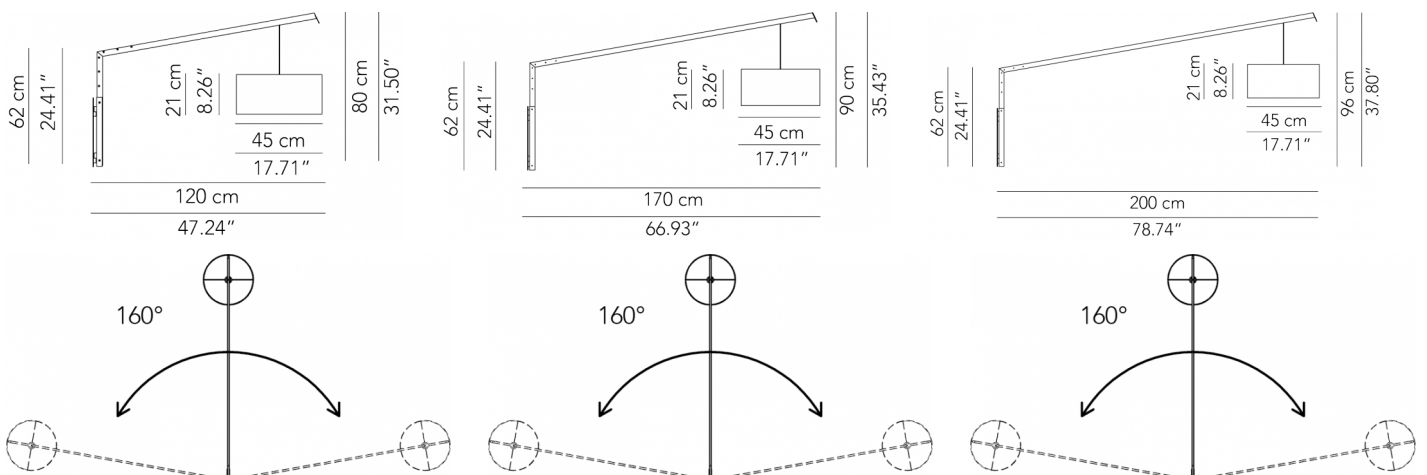

Cotton

Washable

Wool

Fabric lampshade,
metal structure

IP20

Adjustable cable

Accessory for wall
fixing

Backing plate for
US version

* on demand

Technical features

products: Angelica Wall lamp

design: Paolo Grasselli/Moduluce R&D 2011

Wall lamp - L 120	∅ 45 x 120 x 80 cm 2,5 Kg	lamp type 1xE27 max watt 70 W HES	ANGEAP135C01
Wall lamp - L 170	∅ 45 x 170 x 90 cm 3 Kg	lamp type 1xE27 max watt 70 W HES	ANGEAP180C01
Wall lamp - L 200	∅ 45 x 200 x 96 cm 3,5 Kg	lamp type 1xE27 max watt 70 W HES	ANGEAP200C01

products: Angelica Floor lamp

design: Paolo Grasselli/Moduluce R&D 2011

Floor lamp

ø 60 x 175/210 x
200/230

lamp type 1xE27
max watt 70 W HES

ANGEPT230C01