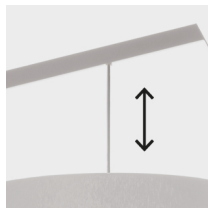

Cotton

Washable

Wool

Fabric lampshade,
metal structure

IP20

Adjustable cable

Accessory for wall
fixing

Backing plate for
US version

* on demand

Technical features

products: Angelica Wall lamp

design: Paolo Grasselli/Moduluce R&D 2011

Wall lamp - L 120	∅ 45 x 120 x 80 cm 2,5 Kg	lamp type 1xE27 max watt 70 W HES	ANGEAP135C01
Wall lamp - L 170	∅ 45 x 170 x 90 cm 3 Kg	lamp type 1xE27 max watt 70 W HES	ANGEAP180C01
Wall lamp - L 200	∅ 45 x 200 x 96 cm 3,5 Kg	lamp type 1xE27 max watt 70 W HES	ANGEAP200C01

Cotton

Washable

Wool

Fabric lampshade,
metal structure

IP20

Adjustable cable

* on demand

Technical features