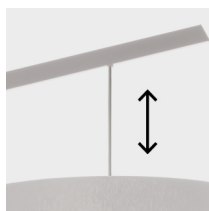

Fabric lampshade,  
metal structure

IP20

Adjustable cable

\* on demand