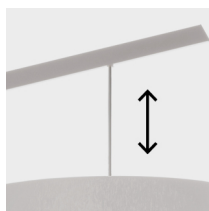

Fabric lampshade,  
metal structure

IP20

Adjustable cable

Accessory for wall  
fixing

\* on demand