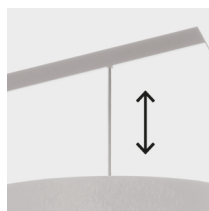

Cotton

Washable

Wool

Fabric lampshade,
metal structure

IP20

Adjustable cable

* on demand

Technical features