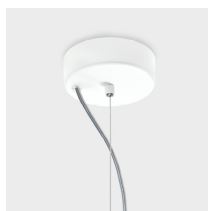

Geblackl technical features  
products: Atollo  
design: Paolo Grasselli 2009

Finiture

Colori

White

Diffuser in  
polyethylene, metal  
structure

IP31

Connection for  
suspension 1 steel  
cable

Ceiling rose  
suspension 1 steel  
cable

Ceiling rose  
suspension 3-4  
steel cables

\* on demand

\*\* cable on measure

## Technical features

products: Atollo Pendant lamp  
design: Paolo Grasselli 2009

<b>Pendant lamp - ø 70</b>	ø 70 x 20 cm 13 Kg	lamp type 6xE27 max watt 42 W HES	ATIESO070D01
	ø 70 x 20 cm 13 Kg	lamp type 1 led strip 40 W luminous efficacy 7000 Lm light colour 3000 K DIM dali	ATIESO070D41
<b>Pendant lamp - ø 100</b>	ø 100 x 22 cm 30 Kg	lamp type 8xE27 max watt 42 W HES	ATIESO100D01
	ø 100 x 22 cm 30 Kg	lamp type 1 led strip 55 W luminous efficacy 9300 Lm light colour 3000 K DIM dali	ATIESO100D41
<b>Pendant lamp - ø 150</b>	ø 150 x h 28 cm 50 Kg	lamp type 12xE27 max watt 42 W HES	ATIESO150D01
	ø 150 x h 28 cm 50 Kg	lamp type 1 led strip 82 W luminous efficacy 14000 Lm light colour 3000 K DIM dali	ATIESO150D41

Geblackl technical features  
products: Atollo  
design: Paolo Grasselli 2009

Finiture

---

Colori

White

---

Diffuser in  
polyethylene, metal  
structure

IP31