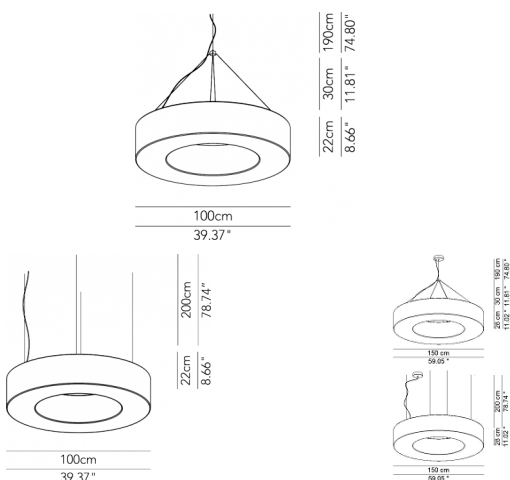

Ceiling rose  
suspension 3-4  
steel cables

\* on demand

\*\* cable on measure

## Technical features

products: Atollo Pendant lamp  
design: Paolo Grasselli 2009

<b>Pendant lamp - ø 70</b>	ø 70 x 20 cm 13 Kg	lamp type 6xE27 max watt 42 W HES	ATIESO070D01
	ø 70 x 20 cm 13 Kg	lamp type 1 led strip 40 W luminous efficacy 7000 Lm light colour 3000 K DIM dali	ATIESO070D41
<b>Pendant lamp - ø 100</b>	ø 100 x 22 cm 30 Kg	lamp type 8xE27 max watt 42 W HES	ATIESO100D01
	ø 100 x 22 cm 30 Kg	lamp type 1 led strip 55 W luminous efficacy 9300 Lm light colour 3000 K DIM dali	ATIESO100D41
<b>Pendant lamp - ø 150</b>	ø 150 x h 28 cm 50 Kg	lamp type 12xE27 max watt 42 W HES	ATIESO150D01
	ø 150 x h 28 cm 50 Kg	lamp type 1 led strip 82 W luminous efficacy 14000 Lm light colour 3000 K DIM dali	ATIESO150D41