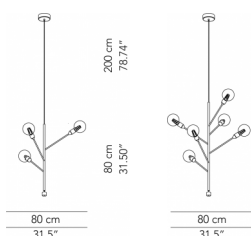

** cable on measure

Technical features

products: Baobab Pendant lamp 3 arms
Paolo Grasselli 2017

Pendant lamp 3 arms	ø 80 x 80 cm 2 Kg	lamp type 3xE27 max watt 42 W HES	BAOESO003G01
Pendant lamp 6 arms	ø 80 x 115 cm 3,5 Kg	lamp type 6xE27 max watt 42 W HES	BAOESO006G01

Metal structure,
counterweight in
natural brass

IP20

* on demand

Technical features

products: Baobab Floor lamp 3 arms
Paolo Grasselli 2017

Floor lamp 3 arms	ø 80 x 195 cm	lamp type 3xE27 max watt 42 W HES	BAOEPT195G01
Floor lamp 6 arms	ø 80 x 200 cm	lamp type 6xE27 max watt 42 W HES	BAOEPT200G01