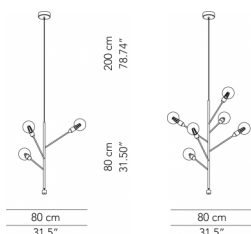

## Technical features

products: Baobab Pendant lamp with 3 arms  
Paolo Grasselli 2017

<b>Pendant lamp with 3 arms</b>	ø 80 x 80 cm 2 Kg	lamp type 3xE27 max watt 42 W HES	BAOESO003G01
<b>Pendant lamp with 6 arms</b>	ø 80 x 115 cm 3,5 Kg	lamp type 6xE27 max watt 42 W HES	BAOESO006G01