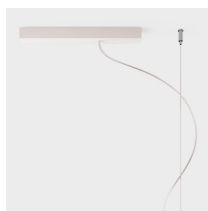

### Finiture

Colori

Sand

Caramel

Lead grey

Matt gold

Metal structure,  
upper diffuser in PC

Uplight and  
downlight: L 130 Up  
5120 lm - Down  
2560 lm / L 170 Up  
7040 lm - Down  
2560 lm

IP20

Ceiling rose detail

\* on demand

\*\* cable on measure

## Technical features

products: Clip Pendant lamp

design: Baldessari e Baldessari 2018

<b>Pendant lamp - L 130</b>	ø 23 x 130 cm 5 Kg	lamp type 2 linear modules luminous efficacy 7600 Lm light colour 3000 K DIM dali	CLIESO130G01
<b>Pendant lamp - L 170</b>	ø 23 x 170 cm 8 Kg	lamp type 2 linear modules luminous efficacy 9600 Lm light colour 3000 K DIM dali cri >80	CLIESO170G01