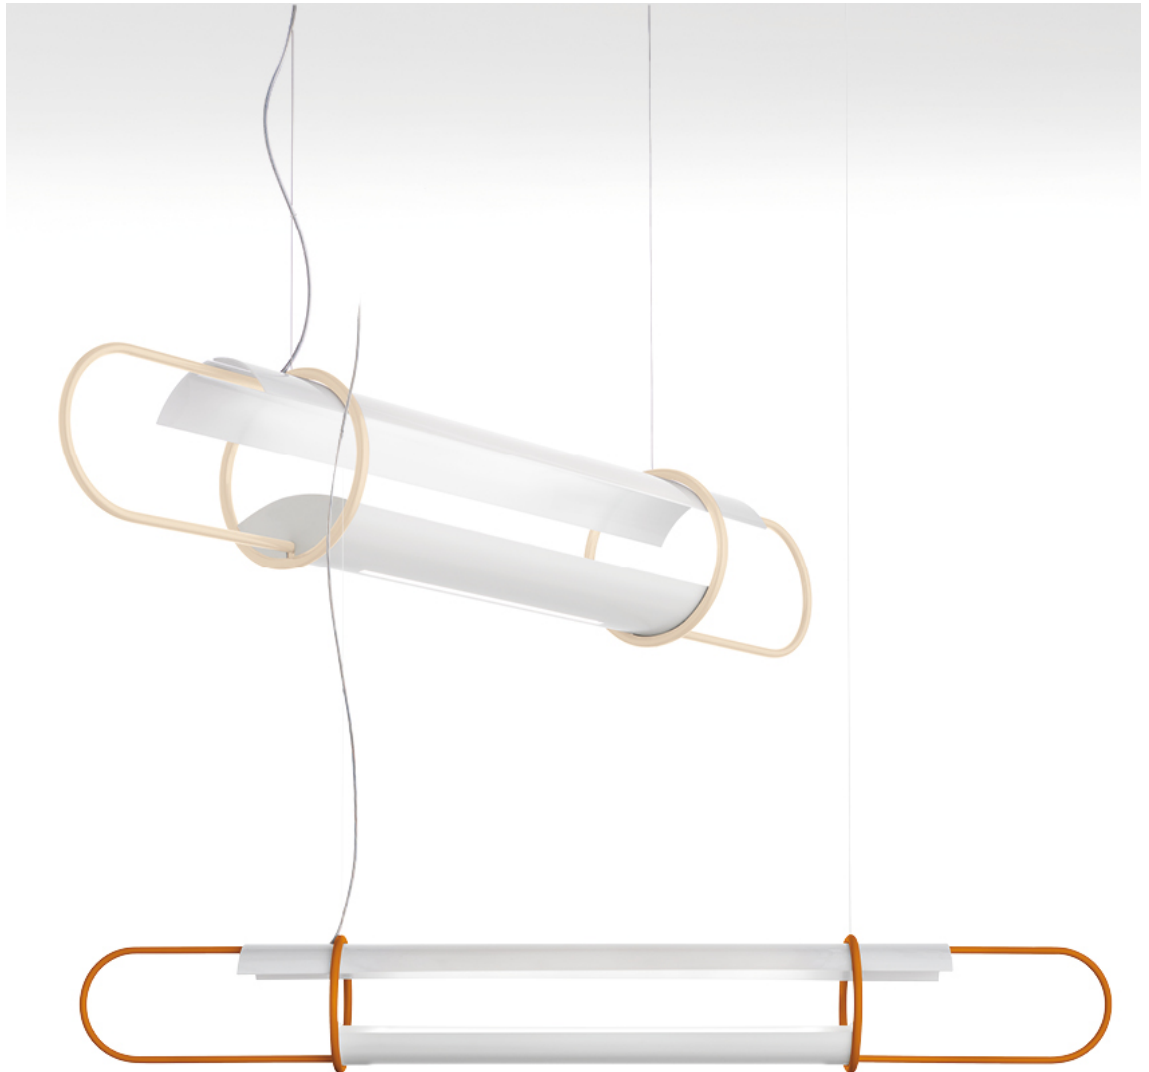

### Finiture

Colori

Sand

Caramel

Lead grey

Matt gold

Metal structure,  
upper diffuser in PC

Uplight and  
downlight: L 130 Up  
5120 lm - Down  
2560 lm / L 170 Up  
7040 lm - Down  
2560 lm

IP20

Ceiling rose detail

\* on demand

\*\* cable on measure

## Technical features

products: Clip Pendant lamp

design: Baldessari e Baldessari 2018

<b>Pendant lamp - L 130</b>	ø 23 x 130 cm 5 Kg	lamp type 2 linear modules luminous efficacy 7600 Lm light colour 3000 K DIM dali	CLIESO130G01
<b>Pendant lamp - L 170</b>	ø 23 x 170 cm 8 Kg	lamp type 2 linear modules luminous efficacy 9600 Lm light colour 3000 K DIM dali cri >80	CLIESO170G01