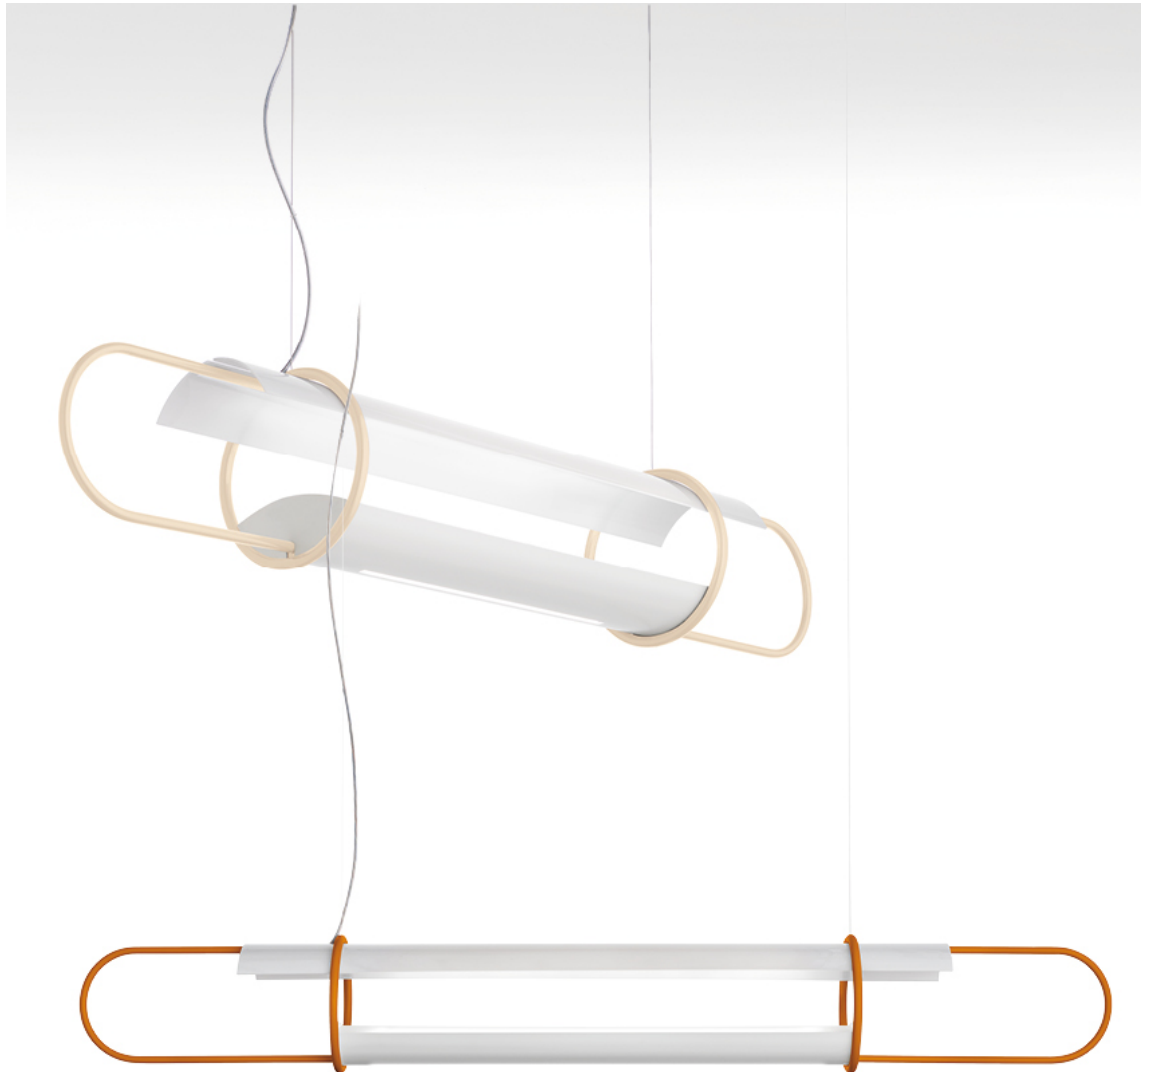

General technical features

products: Clip

design: Baldessari e Baldessari 2018

Finiture

Colori

Sand

Caramel

Lead grey

Matt gold

Metal structure,
upper diffuser in PC

Uplight and
downlight: L 130 Up
5120 lm - Down
2560 lm / L 170 Up
7040 lm - Down
2560 lm

IP20

Ceiling rose detail

* on demand

** cable on measure

Technical features

products: Clip Pendant lamp 130

design: Baldessari e Baldessari 2018

Pendant lamp 130 - L 130	ø 23 x 130 cm 5 Kg	lamp type 1 linear modules 48 W luminous efficacy 7680 Lm light colour 3000 K DIM dali cri >80	CLIESO130G01
Pendant lamp 170 - L 170	ø 23 x 170 cm 8 Kg	lamp type 1 linear modules 60 W luminous efficacy 9600 Lm light colour 3000 K DIM dali cri >80	CLIESO170G01