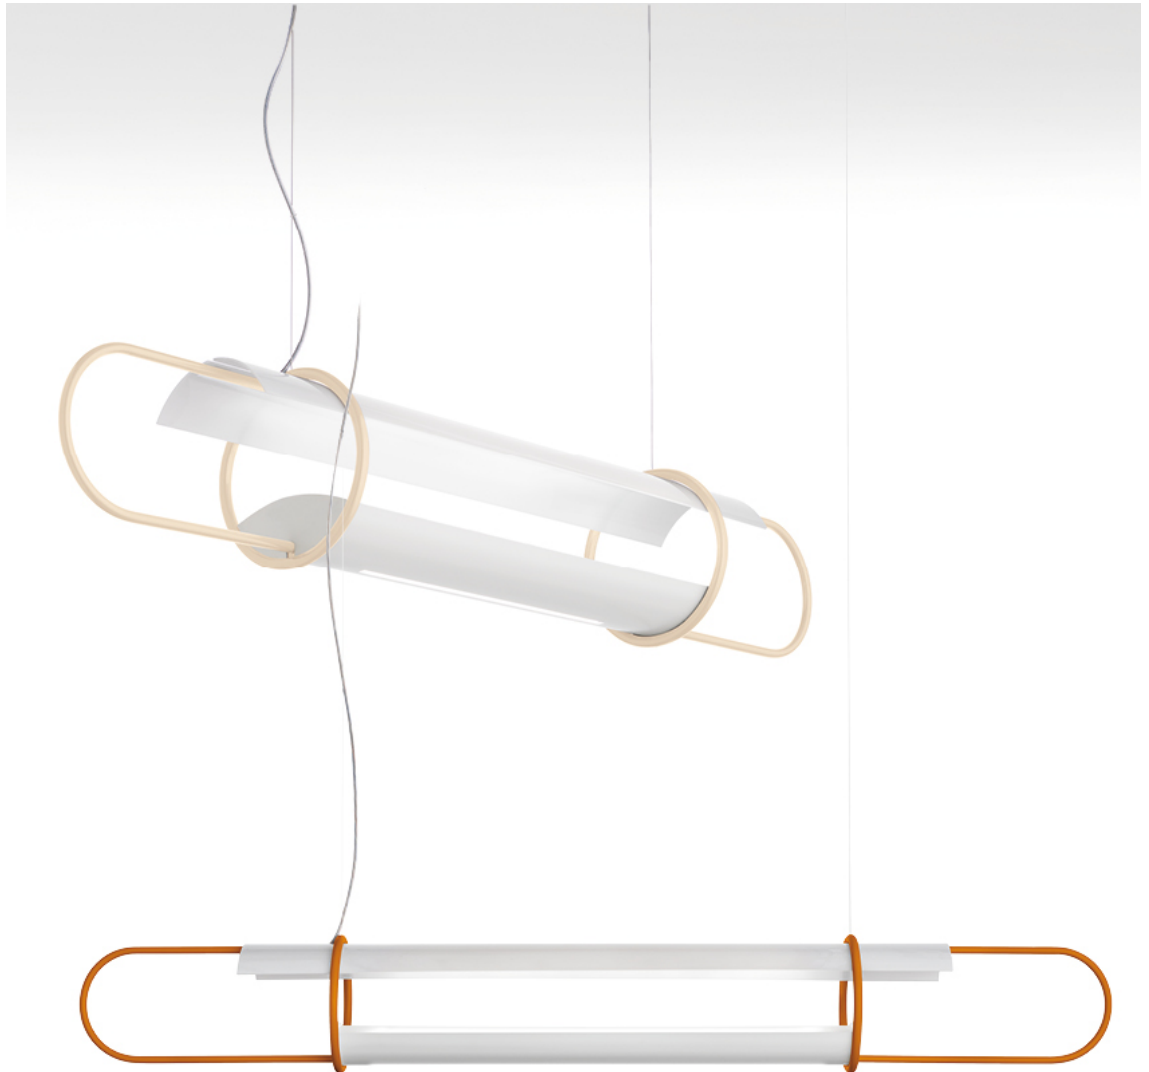

General technical features

products: Clip

design: Baldessari e Baldessari 2018

Finiture

Colori

Sabbia

Caramello

Piombo

Oro opaco

Lampada in metallo,
diffusore superiore
in PC

Biemissione: L 130
Up 5120 lm - Down
2560 lm / L 170 Up
7040 lm - Down
2560 lm

IP20

Dettaglio rosone

* on demand

** cable on measure

Technical features

products: Clip Sospensione

design: Baldessari e Baldessari 2018

Sospensione - L 130	ø 23 x 130 cm 5 Kg	lamp type 2 linear modules luminous efficacy 7600 Lm light colour 3000 K DIM dali	CLIESO130G01
Sospensione - L 170	ø 23 x 170 cm 8 Kg	lamp type 2 linear modules luminous efficacy 9600 Lm light colour 3000 K DIM dali cri >80	CLIESO170G01