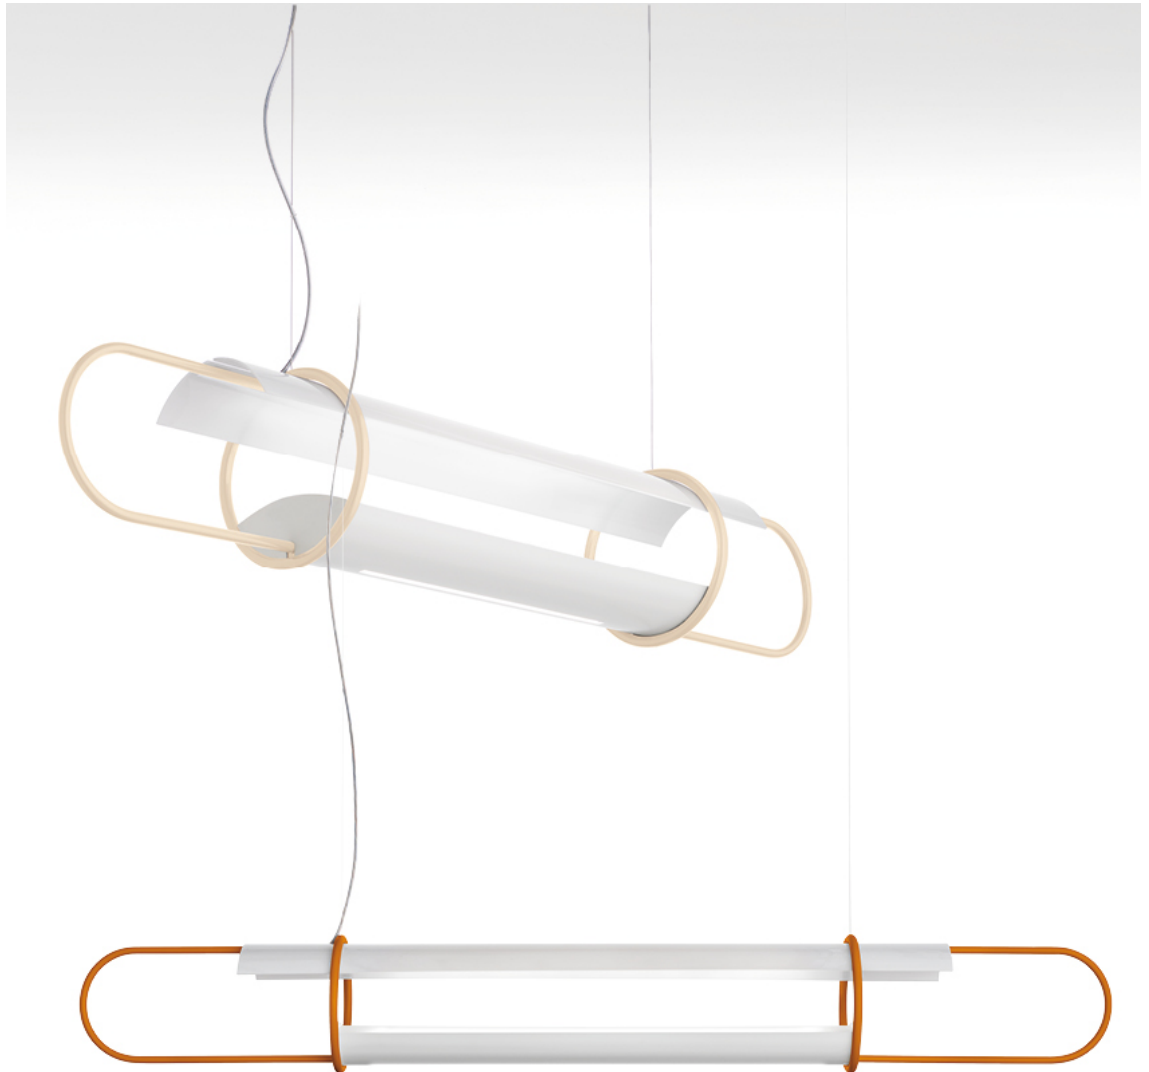

## General technical features

products: Clip

design: Baldessari e Baldessari 2018

### Finiture

Colori

Sabbia

Caramello

Piombo

Oro opaco

Lampada in metallo,  
diffusore superiore  
in PC

Biemissione: L 130  
Up 5120 lm - Down  
2560 lm / L 170 Up  
7040 lm - Down  
2560 lm

IP20

Dettaglio rosone

\* on demand

\*\* cable on measure

## Technical features

products: Clip Sospensione 130

design: Baldessari e Baldessari 2018

<b>Sospensione 130 - L 130</b>	ø 23 x 130 cm 5 Kg	lamp type 1 linear modules 48 W luminous efficacy 7680 Lm light colour 3000 K DIM dali cri >80	CLIESO130G01
<b>Sospensione 170 - L 170</b>	ø 23 x 170 cm 8 Kg	lamp type 1 linear modules 60 W luminous efficacy 9600 Lm light colour 3000 K DIM dali cri >80	CLIESO170G01