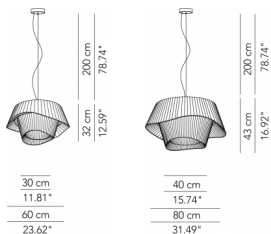

General technical features

products: Cocò

design: Brian Rasmussen 2015

Finiture

Tessuti diffusore

Pleated fabric

Fabric lampshade

IP20

Ceiling rose detail

* on demand

** cable on measure

Technical features

products: Cocò Medium pendant lamp
design: Brian Rasmussen 2015

Medium pendant lamp D.60	ø 60 x 32 cm 4 Kg	lamp type 2xE27 max watt 42 W HES	COCESP060P01
Medium pendant lamp D.60	ø 60 x 32 cm 4 Kg	lamp type 1 led module 19,3 W luminous efficacy 2900 Lm light colour 2700 K DIM dali / triac cri >80	COCESP060P05
Maxi suspension lamp D.80	ø 80 x 43 cm 7 Kg	lamp type 3xE27 max watt 70 W HES	COCESP080P01
Maxi pendant lamp D.80	ø 80 x 43 cm 7 Kg	lamp type 1 led module 29,3 W luminous efficacy 3900 Lm light colour 2700 K DIM dali / triac cri >80	COCESP080P05

Technical features

products: Cocò Mega pendant lamp
design: Brian Rasmussen 2015

Mega pendant lamp D.100	ø 100 x 54 cm 10 Kg	lamp type 4xE27 max watt 70 W HES	COCESP100P01
Mega pendant lamp D.100	ø 100 x 54 cm 10 Kg	lamp type 1 led module 29,3 W luminous efficacy 3900 Lm light colour 2700 K DIM dali / triac cri >80	COCESP100P05
Mega pendant lamp D.100	ø 100 x 54 cm 10 Kg	lamp type 1 led module 88,2 W luminous efficacy 11780 Lm light colour 2700 K DIM dali cri >80	COCESP100P10