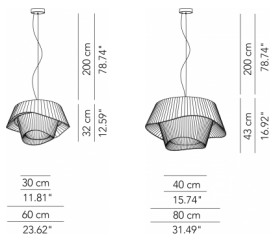

General technical features

products: Cocò

design: Brian Rasmussen 2015

Finiture

Tessuti diffusore

Plissé

Lampada in tessuto

IP20

Dettaglio rosone

* on demand

** cable on measure

Technical features

products: Cocò Sospensione media
design: Brian Rasmussen 2015

Sospensione media D.60	ø 60 x 32 cm 4 Kg	lamp type 2xE27 max watt 42 W HES	COCESP060P01
Sospensione media D.60	ø 60 x 32 cm 4 Kg	lamp type 1 led module 19,3 W luminous efficacy 2900 Lm light colour 2700 K DIM dali / triac cri >80	COCESP060P05
Sospensione maxi D.80	ø 80 x 43 cm 7 Kg	lamp type 3xE27 max watt 70 W HES	COCESP080P01
Sospensione maxi D.80	ø 80 x 43 cm 7 Kg	lamp type 1 led module 29,3 W luminous efficacy 3900 Lm light colour 2700 K DIM dali / triac cri >80	COCESP080P05

Technical features

products: Cocò Sospensione mega
design: Brian Rasmussen 2015

Sospensione mega D.100	ø 100 x 54 cm 10 Kg	lamp type 4xE27 max watt 70 W HES	COCESP100P01
Sospensione mega D.100	ø 100 x 54 cm 10 Kg	lamp type 1 led module 29,3 W luminous efficacy 3900 Lm light colour 2700 K DIM dali / triac cri >80	COCESP100P05
Sospensione mega D.100	ø 100 x 54 cm 10 Kg	lamp type 1 led module 88,2 W luminous efficacy 11780 Lm light colour 2700 K DIM dali cri >80	COCESP100P10