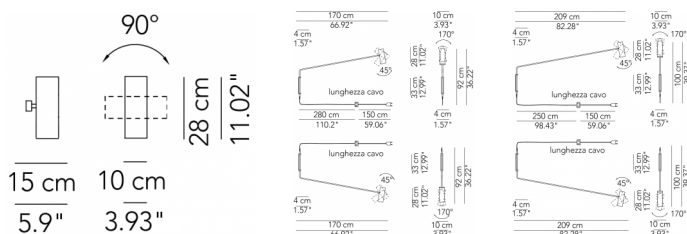

Uplight and
downlight

IP20

Rotating ball joint
detail

Bracket support
for wall lamp

Accessory for wall
fixing

90° adjustable wall
lamp

* on demand

Technical features

products: Dejavù Wall lamp

design: Barazzuol + Malisan 2015

Wall lamp H.28	Ø 28 x 28 x 15 cm 3 Kg	lamp type 2xE27 max watt 42 W HES	DEJEAP028G01
Wall lamp L.170 x H.92	Ø 170 x 10 x 92 cm 5 Kg	lamp type 2xE27 max watt 42 W HES	DEJEAP170G01
Wall lamp L.209 x H.100	Ø 209x10 x100 cm 6 Kg	lamp type 2xE27 max watt 42 W HES	DEJEAP209G01

Uplight and
downlight

IP20

* on demand

Technical features

products: Dejavù Ceiling lamp

design: Barazzuol + Malisan 2015

Ceiling lamp L.95 x H.70	Ø 95 x 10 x 70 cm 4 Kg	lamp type 2xE27 max watt 42 W HES	DEJEPL095G01
Ceiling lamp L.165 x H.70	Ø 165 x 10 x 70 cm 5 Kg	lamp type 2xE27 max watt 42 W HES	DEJEPL165G01

Uplight and
downlight

IP20

* on demand

Technical features

products: Dejavù Floor lamp

design: Barazzuol + Malisan 2015

Floor lamp H.192

Ø 25 x 60 x 192 cm lamp type 2xE27
max watt 42 W HES