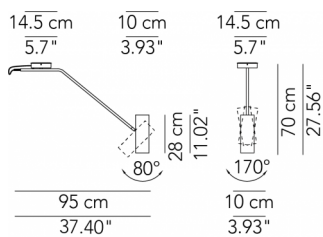

products: Dejavù Wall lamp

design: Barazzuol + Malisan 2015

Wall lamp H.28	Ø 28 x 28 x 15 cm 3 Kg	lamp type 2xE27 max watt 42 W HES	DEJEAP028G01
Wall lamp L.170 x H.92	Ø 170 x 10 x 92 cm 5 Kg	lamp type 2xE27 max watt 42 W HES	DEJEAP170G01
Wall lamp L.209 x H.100	Ø 209x10 x100 cm 6 Kg	lamp type 2xE27 max watt 42 W HES	DEJEAP209G01

Uplight and
downlight

IP20

* on demand

Technical features

products: Dejavù Ceiling lamp

design: Barazzuol + Malisan 2015

Ceiling lamp L.95 x H.70	Ø 95 x 10 x 70 cm 4 Kg	lamp type 2xE27 max watt 42 W HES	DEJEPL095G01
Ceiling lamp L.165 x H.70	Ø 165 x 10 x 70 cm 5 Kg	lamp type 2xE27 max watt 42 W HES	DEJEPL165G01

Uplight and
downlight

IP20

* on demand

Technical features

products: Dejavù Floor lamp

design: Barazzuol + Malisan 2015

Floor lamp H.192

Ø 25 x 60 x 192 cm lamp type 2xE27
max watt 42 W HES