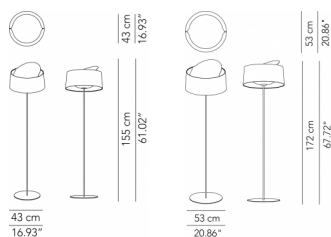

ø 43 x 65 cm

lamp type 1xE27
max watt 70 W HES

DSKETA065C01

43 cm
16.93"

65 cm
25.59"

43 cm
16.93"

General technical features

products: Disk

Fabric lampshade,
metal structure

IP20

* on demand

Technical features

products: Disk Reading lamp

design: Roberto Paoli 2014

Reading lamp	∅ 43 x 155 cm	lamp type 1xE27 max watt 70 W HES	DSKEPT155C01
Floor lamp	∅ 53 x 172 cm	lamp type 2xE27 max watt 70 W HES	DSKEPT175C01

Medium ceiling lamp - ø 43

ø 43 x 20 cm
3 Kg

lamp type 2xE27
max watt 28 W

DSKEPL043C01

20 cm
7.87"

43 cm
16.93"