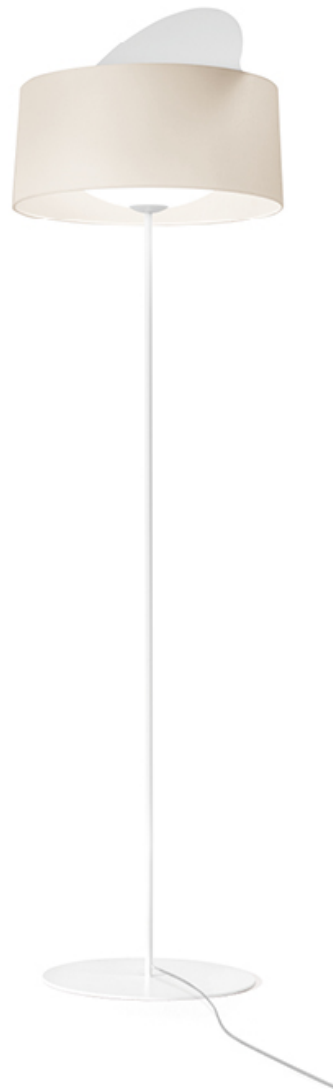

Geblackl technical features

products: Disk

design: Roberto Paoli 2014

Finiture

Colori

White

Black

Tessuti diffusore

Cotton

Kvadrat

Washable

Wool

Fabric lampshade,
metal structure

IP20

---

* on demand