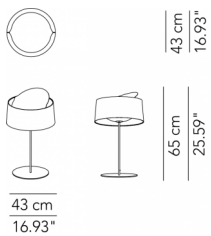

products: Disk Table lamp
design: Roberto Paoli 2014

Table lamp

ø 43 x 65 cm

lamp type 1xE27
max watt 70 W HES

DSKETA065C01

Geblackl technical features

products: Disk

design: Roberto Paoli 2014

Wool

Fabric lampshade,
metal structure

IP20

* on demand

Technical features

products: Disk Reading lamp

design: Roberto Paoli 2014

Reading lamp	ø 43 x 155 cm	lamp type 1xE27 max watt 70 W HES	DSKEPT155C01
Floor lamp	ø 53 x 172 cm	lamp type 2xE27 max watt 70 W HES	DSKEPT175C01