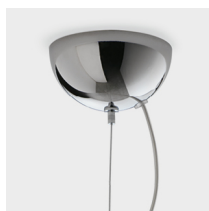

General technical features

products: Ellisse

design: Paolo Grasselli + Modoluce R&D 2008

Finiture

Colori

Opale

Arancio

Rosso

Tessuti diffusore

Cotone

Plissé

Plissé Ribbon

Washable

Diffusore in PMMA
trasparente, cilindro
in PC o tessuto

IP20

Dettaglio rosone

* cable on measure

Technical features

products: Ellisse Sospensione media

design: Paolo Grasselli + Modoluce R&D 2008

Sospensione media - ø 60	ø 60 x 28 cm 3 Kg	lamp type 1xE27 max watt 42 W HES	ELLESO060C01
Sospensione grande - ø 80	ø 80 x 35 cm 5 Kg	lamp type 1xE27 max watt 42 W HES	ELLESO080C01