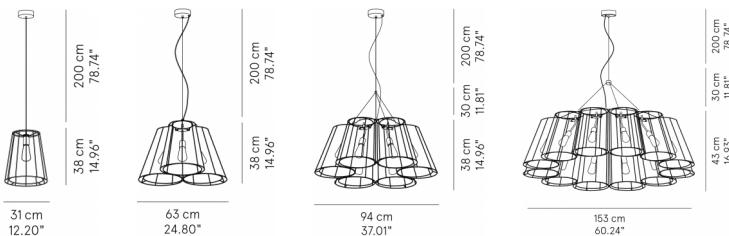

Copper

Metal structure

IP20

Florinda 1 Ceiling
rose detail

Ceiling rose detail

Florinda 12 ETL
version

Florinda 1

* cable on measure

Technical features

products: Florinda Desnuda Pendant lamp
design: Romano + Menegon 2015

Pendant lamp	Ø 31 x 38 cm 1,5 Kg	lamp type 1xE27 max watt 70 W HES	FLDESO001G01
Pendant lamp	Ø 63 x 38 cm 5 Kg	lamp type 3xE27 max watt 70 W HES	FLDESO003G01
Pendant lamp	Ø 94 x 38 cm 8 Kg	lamp type 6xE27 max watt 70 W HES	FLDESO006G01
Pendant lamp	Ø 153 x 43 cm 27 Kg	lamp type 12xE27 max watt 70 W HES	FLDESO012G01

Copper

Metal structure

IP20

Technical features

products: Florinda Desnuda Ceiling lamp

design: Romano + Menegon 2015

Ceiling lamp	Ø 63 x 41 cm 6 Kg	lamp type 3xE27 max watt 70 W HES	FLDEPL003G01
Ceiling lamp	Ø 94 x 41 cm 10 Kg	lamp type 6xE27 max watt 70 W HES	FLDEPL006G01
Ceiling lamp	Ø 153 x 51 cm 30 Kg	lamp type 12xE27 max watt 70 W HES	FLDEPL0012G01