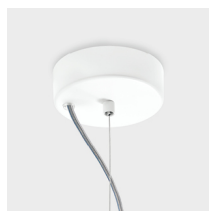

Geblackl technical features

products: Icaro ball

design: Brian Rasmussen 2012

Finiture

Colori

White

Black

Natural iron

Tessuti diffusore

Cotton

Washable

Metal structure

IP20

White finish detail

Black finish detail

Transparent finish detail (Natural iron)

Ceiling rose detail

Icaro 100 Ceiling rose detail

* on demand

** cable on measure

Technical features

products: Icaro ball Pendant lamp
design: Brian Rasmussen 2012

Pendant lamp - ø 50	ø 50 x 48 6 Kg	lamp type 1xE27 max watt 42 W HES	IBIESO050G01
Pendant lamp - ø 60	ø 60 x 57 10 Kg	lamp type 1xE27 max watt 42 W HES	IBIESO060G01
Pendant lamp - ø 75	ø 75 x 70 15 kg	lamp type 1xE27 max watt 42 W HES	IBIESO075G01
Pendant lamp - ø 90	ø 90 x 82 20 Kg	lamp type 1xE27 max watt 70 W HES	IBIESO090G01