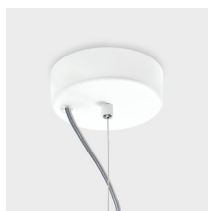

General technical features

products: Icaro Ball

design: Brian Rasmussen 2012

Finiture

Colori

Bianco

Nero

Bronzo

Tessuti diffusore

Cotone

Washable

Lampada in metallo

IP20

Dettaglio rosone

Dettaglio rosone
Icaro Ball 90

Particolare finitura
in bianco

Particolare finitura
in nero

Particolare fini

* on demand

** cable on measure

Technical features

products: Icaro Ball Sospensione
design: Brian Rasmussen 2012

Sospensione - ø 50	ø 50 x 48 6 Kg	lamp type 1xE27 max watt 42 W HES	IBIESO050G01
Sospensione - ø 60	ø 60 x 57 10 Kg	lamp type 1xE27 max watt 42 W HES	IBIESO060G01
Sospensione - ø 75	ø 75 x 70 15 kg	lamp type 1xE27 max watt 42 W HES	IBIESO075G01
Sospensione - ø 90	ø 90 x 82 20 Kg	lamp type 1xE27 max watt 70 W HES	IBIESO090G01