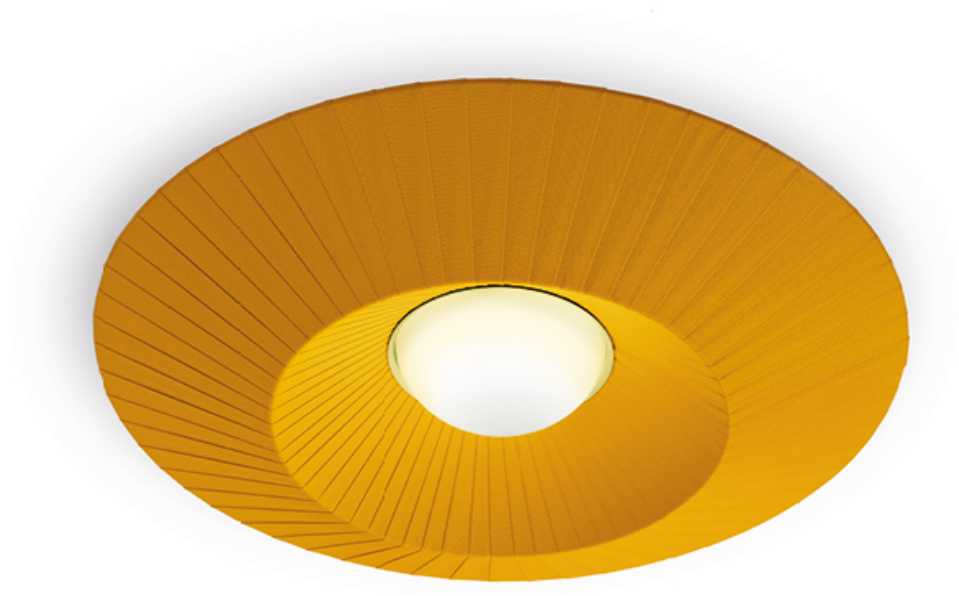

Geblackl technical features

products: Mood

design: Romano + Menegon 2014

Finiture

Tessuti diffusore

Plissé

Plissé ribbon

Fabric lampshade,
diffuser in PMMA

IP20

Ceiling rose detail

* on demand

** cable on measure

Technical features

products: Mood Pendant lamp
design: Romano + Menegon 2014

Pendant lamp - ø 100	ø 100 x 13 cm 5 Kg	lamp type 1 led module 23 W luminous efficacy 3628 Lm light colour 2700 K DIM dali / triac	MOOESO100P04
Pendant lamp - ø 120	ø 120 x 13 cm 6 Kg	lamp type 1 led module 23 W luminous efficacy 3628 Lm light colour 2700 K DIM dali / triac	MOOESO120P04
Pendant lamp - ø 150	ø 150 x 13 cm 10 Kg	lamp type 1 led module 23 W luminous efficacy 3628 Lm light colour 2700 K DIM dali / triac	MOOESO150P04

IP20

* on demand

Technical features

products: Mood Wall/ ceiling lamp
design: Romano + Menegon 2014

Wall/ ceiling lamp - ø 100

ø 100 x 16 cm
5 Kg

lamp type 1 led module 23 W
luminous efficacy 3628 Lm
light colour 2700 K
DIM dali / triac