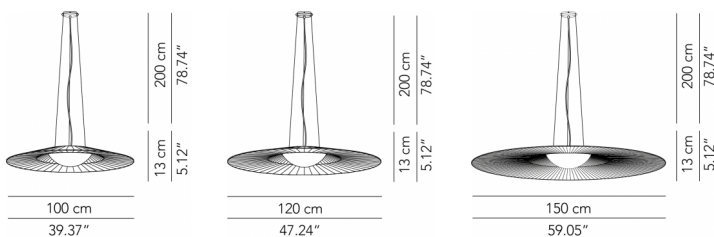

IP20

Ceiling rose detail

* on demand

** cable on measure

Technical features

products: Mood Pendant lamp
design: Romano + Menegon 2014

Pendant lamp - ø 100	ø 100 x 13 cm 5 Kg	lamp type 1 led module 23 W luminous efficacy 3628 Lm light colour 2700 K DIM dali / triac	MOOESO100P04
Pendant lamp - ø 120	ø 120 x 13 cm 6 Kg	lamp type 1 led module 23 W luminous efficacy 3628 Lm light colour 2700 K DIM dali / triac	MOOESO120P04
Pendant lamp - ø 150	ø 150 x 13 cm 10 Kg	lamp type 1 led module 23 W luminous efficacy 3628 Lm light colour 2700 K DIM dali / triac	MOOESO150P04

IP20

* on demand

Technical features

products: Mood Wall/ ceiling lamp
design: Romano + Menegon 2014

Wall/ ceiling lamp - ø 100

ø 100 x 16 cm
5 Kg

lamp type 1 led module 23 W
luminous efficacy 3628 Lm
light colour 2700 K
DIM dali / triac