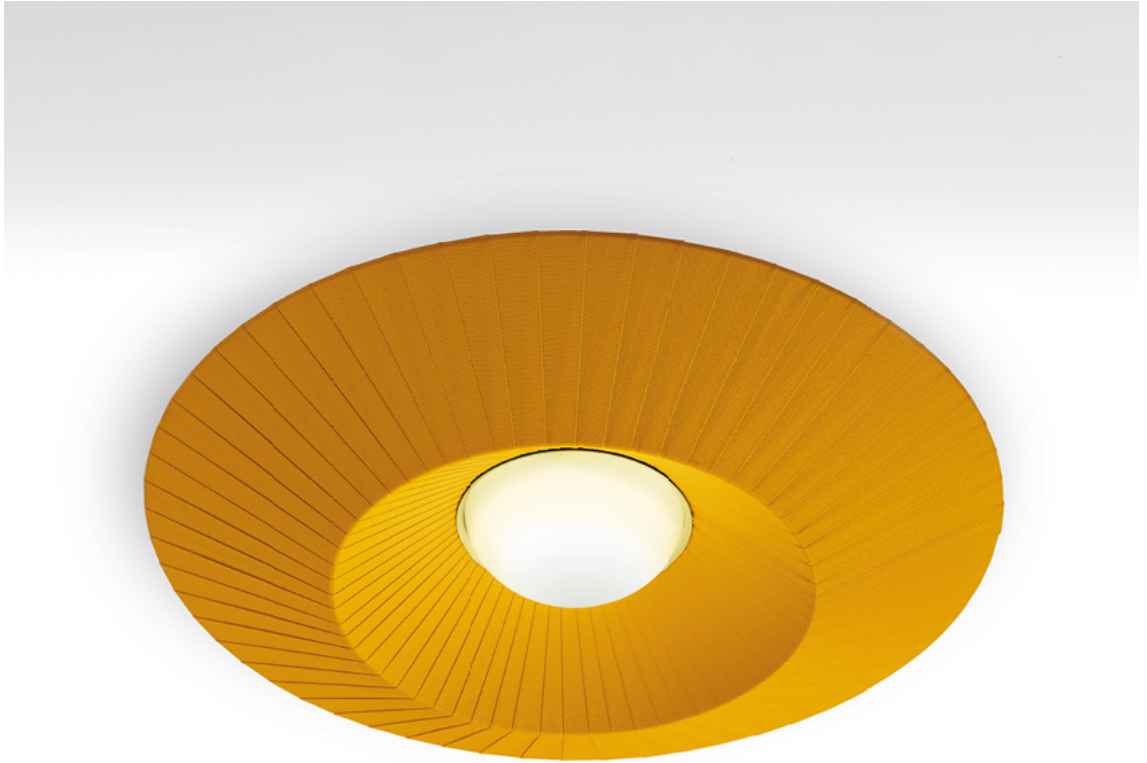

General technical features

products: Mood

design: Annarosa Romano + Bruno Menegon 2014

Finiture

Tessuti diffusore

Plissé

Plissé ribbon

Lampada in tessuto,
diffusore in PMMA

IP20

Dettaglio rosone

* on demand

** cable on measure

Technical features

products: Mood Sospensione grande

design: Annarosa Romano + Bruno Menegon 2014

Sospensione grande	ø 100 x 13 cm 5 Kg	lamp type 1 led module 29,3 W luminous efficacy 3900 Lm light colour 2700 K DIM dali / triac cri >80	MOOESO100P04
Sospensione maxi	ø 120 x 13 cm 6 Kg	lamp type 1 led module 29,3 W luminous efficacy 3900 Lm light colour 2700 K DIM dali / triac cri >80	MOOESO120P04
Sospensione mega	ø 150 x 13 cm 10 Kg	lamp type 1 led module 29,3 W luminous efficacy 3900 Lm light colour 2700 K DIM dali / triac cri >80	MOOESO150P04

IP20

Versione parete

* on demand

Technical features

products: Mood Applique/plafoniera grande

design: Annarosa Romano + Bruno Menegon 2014

Applique/plafoniera grande	ø 100 x 16 cm 5 Kg	lamp type 1 led module 29,3 W luminous efficacy 3900 Lm light colour 2700 K DIM dali / triac cri >80	MOOEAP100P04
-----------------------------------	-----------------------	--	--------------