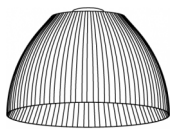

40 cm
15.75"

42 cm
16.54"

60 cm
23.62"