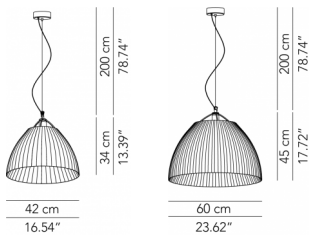

Copper

Brass

Tessuti diffusore

Plissé

Plissé ribbon

Fabric lampshade

IP20

Internal detail LED panel version

products: Olivia Pendant lamp
Arturo Bellese 2017

Pendant lamp D.42	Ø 42 x 34 cm 3 Kg	lamp type 1xE27 max watt 70 W HES	OLIESO042P42
	Ø 42 x 34 cm 3 Kg	lamp type 1 led module 12 W luminous efficacy 1110 Lm light colour 2800 K DIM dali / triac cri >85	OLIESO042P01
Pendant lamp D.60	Ø 60 x 45 cm 6 Kg	lamp type 1xE27 max watt 70 W HES	OLIESO060P42
	Ø 60 x 45 cm 6 Kg	lamp type 1 led module 24 W luminous efficacy 2150 Lm light colour 2800 K DIM dali / triac cri >85	OLIESO060P01

Technical features
products: Olivia Ceiling lamp
Arturo Bellese 2017

Ceiling lamp D.42	Ø 42 x 31 cm 3 Kg	lamp type 1xE27 max watt 42 W HES	OLIEPL042P41
	Ø 42 x 31 cm 3 Kg	lamp type 1 led module 12 W luminous efficacy 1110 Lm light colour 2800 K DIM dali / triac cri >85	OLIEPL042P01
Ceiling lamp D.60	Ø 60 x 40 cm 6 Kg	lamp type 1xE27 max watt 70 W HES	OLIEPL060P41
	Ø 60 x 40 cm 6 Kg	lamp type 1 led module 24 W luminous efficacy 2150 Lm light colour 2800 K DIM dali / triac cri >85	OLIEPL060P01