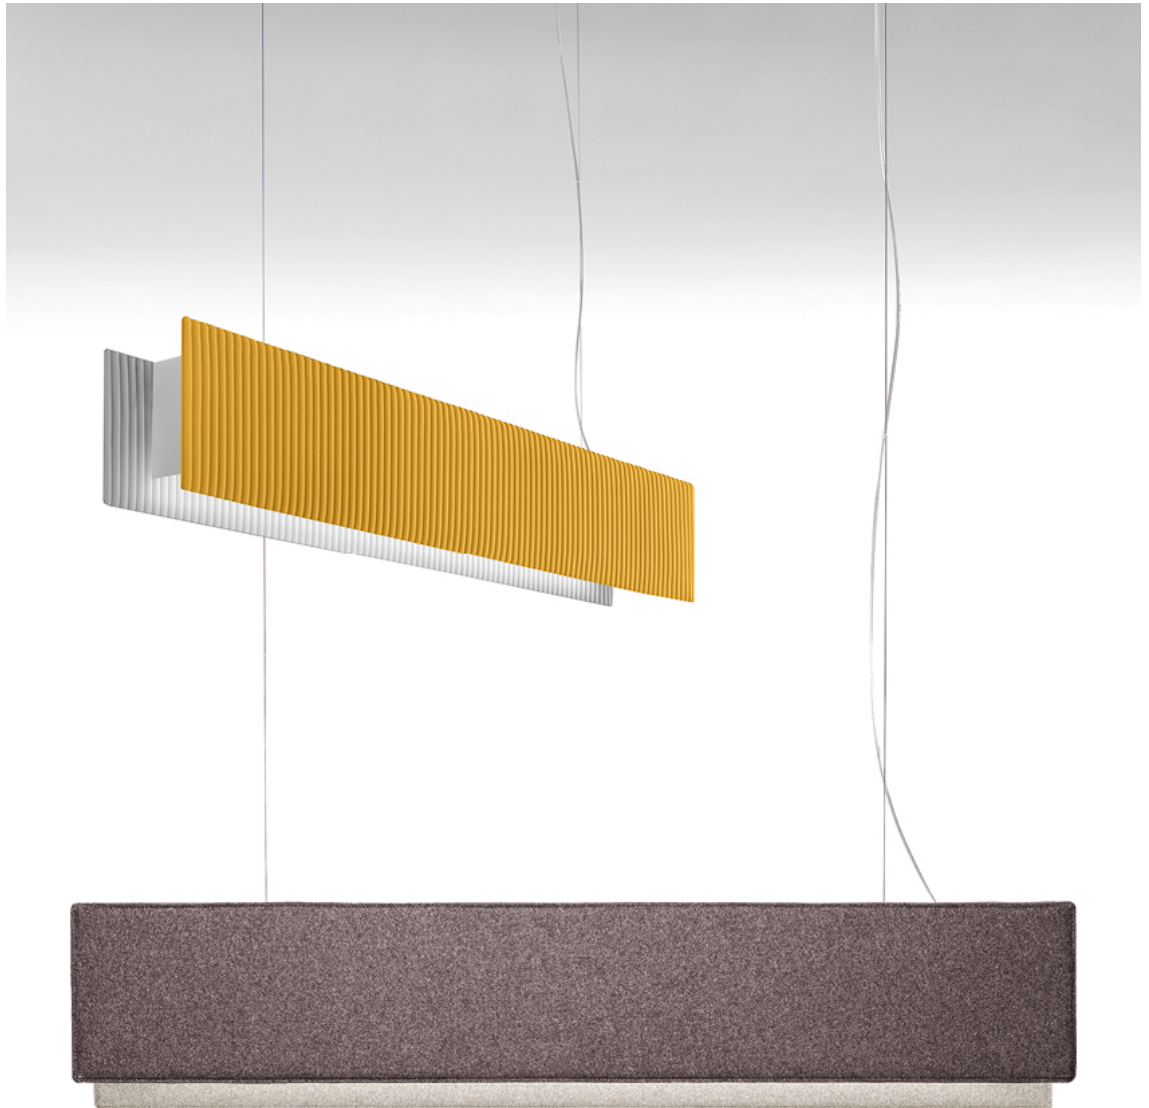

Geblackl technical features

products: Righello

design: Arturo Bellese 2018

Finiture

Tessuti diffusore

Wool

Fabric lampshade,
metal structure

Double light
emission: L 125 Up
2560 lm - Down
5120 lm / L 160 Up
2560 lm - Down
6400 lm

IP20

Detail

Ceiling rose detail

* on demand

** cable on measure

Technical features

products: Righello Pendant lamp
design: Arturo Bellese 2018

Pendant lamp - L 125	∅ 125 x 18 x 21 cm 5 Kg	lamp type 2 linear modules luminous efficacy 7600 Lm light colour 3000 K DIM dali	RIGESO125E01
Pendant lamp - L 160	∅ 160 x 18 x 21 cm 8 Kg	lamp type 2 linear modules luminous efficacy 8960 Lm light colour 3000 K DIM dali cri >80	RIGESO160E01
Wall lamp - L 125	∅ 125 x 13 x 21 cm 4 Kg	lamp type 2 linear modules luminous efficacy 7600 Lm light colour 3000 K DIM dali	RIGEAP125E01
Wall lamp - L 160	∅ 160 x 13 x 21 cm 7 Kg	lamp type 2 linear modules luminous efficacy 8960 Lm light colour 3000 K DIM dali cri >80	RIGEAP160E01