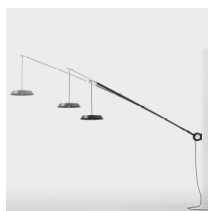

Washable

Metal structure  
fabric, iron or  
aluminium  
lampshade

IP20

LIGHTING  
DATA

PATENT  
PENDING

Rotating 160°

Telescopic  
240>370 cm

Adjustable 3  
heights

Hooking detail

Adjustable cable

\* on demand

Technical features

products: Sestante Wall lamp

design: Romano/Menegon/Ceneda 2018

Wall lamp - L 220	ø 4 x 240>370 cm 20 Kg	lamp type 1xE27 max watt 70 W HES	SEIEAP220C01
Wall lamp - L 220	ø 4 x 240>370 cm 20 Kg	lamp type 1 led module 18 W luminous efficacy 2330 Lm light colour 3000 K DIM dali / triac cri >90	SEIEAP220G01
Wall lamp - L 220	ø 4 x 240>370 cm 20 Kg	lamp type 1 led module 18 W luminous efficacy 2330 Lm light colour 3000 K DIM dali / triac cri >90	SEIEAP220G41
	ø 4 x 240>370 cm 20 Kg	lamp type 2xGU10 max watt 20 W HES	SEIEAP220G45
	ø 4 x 240>370 cm 20 Kg	lamp type 1 led module 18 W luminous efficacy 2330 Lm light colour 3000 K DIM dali / triac cri >90	SEIEAP220G46