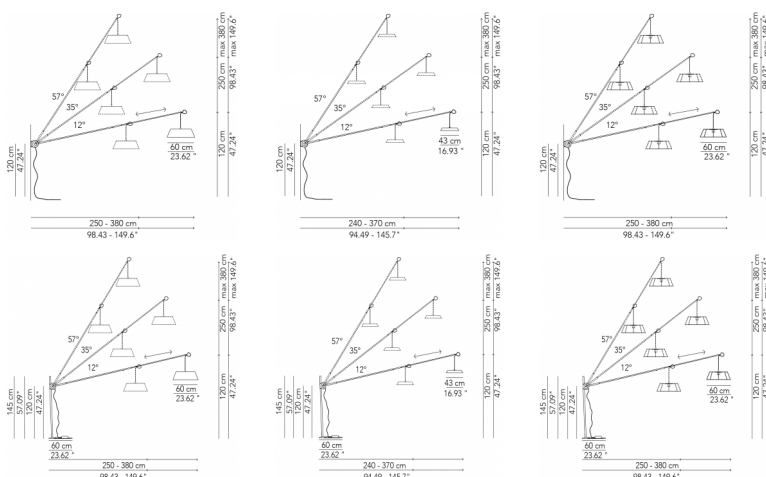

Washable

Metal structure  
fabric, iron or  
aluminium  
lampshade

IP20

LIGHTING  
DATA

PATENT  
PENDING

Rotating 160°

Telescopic  
240>370 cm

Adjustable 3  
heights

Hooking detail

Adjustable cable

\* on demand

Technical features

products: Sestante Wall lamp

design: Romano/Menegon/Ceneda 2018

Wall lamp - L 220	ø 4 x 240>370 cm 20 Kg	lamp type 1xE27 max watt 70 W HES	SEIEAP220C01
Wall lamp - L 220	ø 4 x 240>370 cm 20 Kg	lamp type 1 led module 18 W luminous efficacy 2330 Lm light colour 3000 K DIM dali / triac cri >90	SEIEAP220G01
Wall lamp - L 220	ø 4 x 240>370 cm 20 Kg	lamp type 1 led module 18 W luminous efficacy 2330 Lm light colour 3000 K DIM dali / triac cri >90	SEIEAP220G41
	ø 4 x 240>370 cm 20 Kg	lamp type 2xGU10 max watt 20 W HES	SEIEAP220G45
	ø 4 x 240>370 cm 20 Kg	lamp type 1 led module 18 W luminous efficacy 2330 Lm light colour 3000 K DIM dali / triac cri >90	SEIEAP220G46

### Lampada da terra

ø 60 x 240>370  
cm

lamp type 1 led module 18 W  
luminous efficacy 2330 Lm  
light colour 3000 K  
DIM dali / triac  
cri >90

SEIEAT059G01