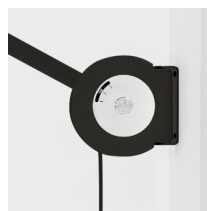

Washable

Metal structure  
fabric, iron or  
aluminium  
lampshade

IP20

LIGHTING  
DATA

PATENT  
PENDING

Rotating 160°

Telescopic  
240>370 cm

Adjustable 3  
heights

Hooking detail

Adjustable cable

\* on demand

Technical features

products: Sestante Wall lamp

design: Romano/Menegon/Ceneda 2018

Wall lamp - L 220	ø 4 x 240>370 cm 20 Kg	lamp type 1xE27 max watt 70 W HES	SEIEAP220C01
Wall lamp - L 220	ø 4 x 240>370 cm 20 Kg	lamp type 1 led module 18 W luminous efficacy 2330 Lm light colour 3000 K DIM dali / triac cri >90	SEIEAP220G01
Wall lamp - L 220	ø 4 x 240>370 cm 20 Kg	lamp type 1 led module 18 W luminous efficacy 2330 Lm light colour 3000 K DIM dali / triac cri >90	SEIEAP220G41
	ø 4 x 240>370 cm 20 Kg	lamp type 2xGU10 max watt 20 W HES	SEIEAP220G45
	ø 4 x 240>370 cm 20 Kg	lamp type 1 led module 18 W luminous efficacy 2330 Lm light colour 3000 K DIM dali / triac cri >90	SEIEAP220G46