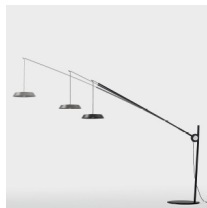

Washable

Metal structure  
fabric, iron or  
aluminium  
lampshade

IP20

LIGHTING  
DATA

PATENT  
PENDING

Rotating 160°

Telescopic  
240>370 cm

Adjustable 3  
heights

Bluette

Tessuti diffusore

Cotton

Washable

Metal structure  
fabric, iron or  
aluminium  
lampshade

IP20

LIGHTING  
DATA

PATENT  
PENDING

Rotating 160°

Telescopic  
240>370 cm

Adjustable 3  
heights

Hooking detail

Adjustable cable

\* on demand