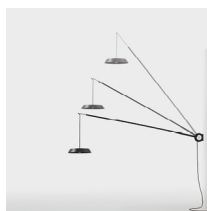

Washable

Metal structure  
fabric, iron or  
aluminium  
lampshade

IP20

LIGHTING  
DATA

PATENT  
PENDING

Rotating 160°

Telescopic  
240>370 cm

Adjustable 3  
heights

Hooking detail

Adjustable cable

\* on demand

Technical features

products: Sestante Wall lamp

design: Romano/Menegon/Ceneda 2018

Wall lamp - L 220	ø 4 x 240>370 cm 20 Kg	lamp type 1xE27 max watt 70 W HES	SEIEAP220C01
Wall lamp - L 220	ø 4 x 240>370 cm 20 Kg	lamp type 1 led module 18 W luminous efficacy 2330 Lm light colour 3000 K DIM dali / triac cri >90	SEIEAP220G01
Wall lamp - L 220	ø 4 x 240>370 cm 20 Kg	lamp type 1 led module 18 W luminous efficacy 2330 Lm light colour 3000 K DIM dali / triac cri >90	SEIEAP220G41
	ø 4 x 240>370 cm 20 Kg	lamp type 2xGU10 max watt 20 W HES	SEIEAP220G45
	ø 4 x 240>370 cm 20 Kg	lamp type 1 led module 18 W luminous efficacy 2330 Lm light colour 3000 K DIM dali / triac cri >90	SEIEAP220G46