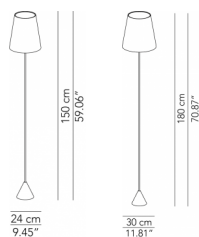

* on demand

Technical features

products: Lucilla Small table lamp
design: Paolo Grasselli 2009

Small table lamp	ø 17 x 45 cm	lamp type 1xE14 max watt 42 W HES	LUCETP042C01
Console lamp	ø 17 x 55 cm	lamp type 1xE14 max watt 42 W HES	LUCECN056C01
Office lamp - without switch	ø 17 x 50 cm	lamp type 1xE14 max watt 42 W HES	LUCEOF052C01
Table lamp	ø 24 x 68 cm	lamp type 1xE27 max watt 52 W HES	LUCETA068C01

* on demand

Technical features

products: Lucilla Reading lamp

design: Paolo Grasselli 2009

Reading lamp	∅ 24 x 150 cm	lamp type 1xE27 max watt 52 W HES	LUCEPT150C01
Floor lamp	∅ 30 x 180 cm	lamp type 1xE27 max watt 70 W HES	LUCEPT180C01

* on demand

Technical features

products: Lucilla Wall lamp without switch

design: Paolo Grasselli 2009

Wall lamp without switch	ø 17 x 24 x 26 cm 0,4 Kg	lamp type 1xE14 max watt 42 W HES	LUCEAP017C01
Wall lamp with switch	ø 17 x 24 x 26 cm 0,4 Kg	lamp type 1xE14 max watt 42 W HES	LUCEAP017C06