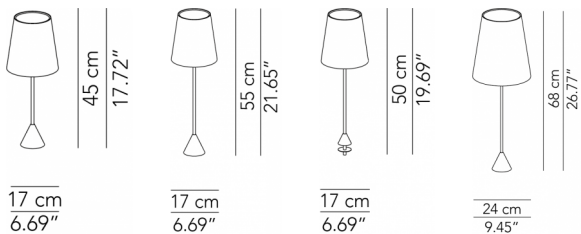

Plissé

Plissé Ribbon

Fabric lampshade,
metal structure

IP20

Lighting switch
detail of small
table lamp

Office lamp base
detail

Wall lamp without
switch

Wall lamp with
switch detail

* on demand

Technical features

products: Lucilla Small table lamp
design: Paolo Grasselli 2009

Small table lamp	ø 17 x 45 cm	lamp type 1xE14 max watt 42 W HES	LUCETP042C01
Console lamp	ø 17 x 55 cm	lamp type 1xE14 max watt 42 W HES	LUCECN056C01
Office lamp - without switch	ø 17 x 50 cm	lamp type 1xE14 max watt 42 W HES	LUCEOF052C01
Table lamp	ø 24 x 68 cm	lamp type 1xE27 max watt 52 W HES	LUCETA068C01

* on demand

Technical features

products: Lucilla Reading lamp

design: Paolo Grasselli 2009

Reading lamp	∅ 24 x 150 cm	lamp type 1xE27 max watt 52 W HES	LUCEPT150C01
Floor lamp	∅ 30 x 180 cm	lamp type 1xE27 max watt 70 W HES	LUCEPT180C01

* on demand

Technical features

products: Lucilla Wall lamp without switch

design: Paolo Grasselli 2009

Wall lamp without switch	ø 17 x 24 x 26 cm 0,4 Kg	lamp type 1xE14 max watt 42 W HES	LUCEAP017C01
Wall lamp with switch	ø 17 x 24 x 26 cm 0,4 Kg	lamp type 1xE14 max watt 42 W HES	LUCEAP017C06