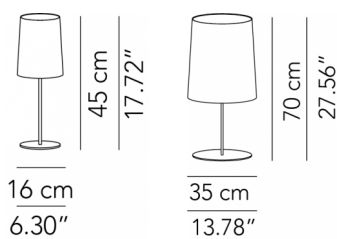

products: Romeo Small suspension lamp
 design: ModoLuce R&D 2003

Small suspension lamp - ø 25	ø 25 x 30 cm 1,3 kg	lamp type 1xE14 max watt 42 W HES	ROMESO025C01
Medium suspension lamp - ø 40	ø 40 x 45 cm 1,9 Kg	lamp type 1xE14 max watt 42 W HES	ROMESO040C01
Maxi suspension lamp - ø 70	ø 70 x 72 cm 5 Kg	lamp type 1xE27 max watt 70 W HES	ROMESO070C01
	ø 70 x 72 cm 5 Kg	lamp type 4xE27 max watt 70 W HES	ROMESP070C02

Pleated fabric

Pleated ribbon

Fabric lampshade,
metal structure

IP20

* on demand

Technical features

products: Romeo Small table lamp
design: ModoLuce R&D 2003

Small table lamp	∅ 16 x 45 cm	lamp type 1xE14 max watt 42 W HES	ROMETP045C01
Table lamp	∅ 35 x 70 cm	lamp type 1xE27 max watt 70 W HES	ROMETA070C01

Reading lamp - lighting pull	ø 35 x 160 cm	lamp type 1xE27 max watt 70 W HES	ROMEPT160C01
Medium floor lamp - lighting pull	ø 40 x 180 cm	lamp type 1xE27 max watt 70 W HES	ROMEPT180C01
	ø 40 x 180 cm	lamp type 3xE27 max watt 70 W HES	ROMEPT180C11
Maxi floor lamp	ø 70 x 212 cm	lamp type 4xE27 max watt 70 W HES	ROMEPT212C01