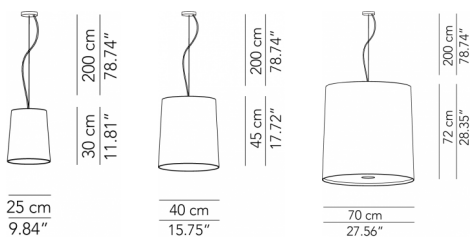

Pleated fabric

Pleated ribbon

Fabric lampshade,
metal structure

IP20

Ceiling rose detail

* on demand

** cable on measure

Technical features

products: Romeo Small suspension lamp
 design: ModoLuce R&D 2003

Small suspension lamp - ø 25	ø 25 x 30 cm 1,3 kg	lamp type 1xE14 max watt 42 W HES	ROMESO025C01
Medium suspension lamp - ø 40	ø 40 x 45 cm 1,9 Kg	lamp type 1xE14 max watt 42 W HES	ROMESO040C01
Maxi suspension lamp - ø 70	ø 70 x 72 cm 5 Kg	lamp type 1xE27 max watt 70 W HES	ROMESO070C01
	ø 70 x 72 cm 5 Kg	lamp type 4xE27 max watt 70 W HES	ROMESP070C02

Pleated fabric

Pleated ribbon

Fabric lampshade,
metal structure

IP20

* on demand

Technical features

products: Romeo Small table lamp
design: ModoLuce R&D 2003

Small table lamp	∅ 16 x 45 cm	lamp type 1xE14 max watt 42 W HES	ROMETP045C01
Table lamp	∅ 35 x 70 cm	lamp type 1xE27 max watt 70 W HES	ROMETA070C01