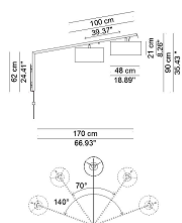

products: Angelica Outdoor Wall lamp

design: Paolo Grasselli/Moduluce R&D 2018

Wall lamp - L 170

lamp type 1xE27
max watt 42 W HES

AGOEAP170T01

Geblackl technical features

products: Angelica Outdoor

design: Paolo Grasselli/Moduluce R&D 2018

IP44/55

Detail

* on demand

Technical features

products: Angelica Outdoor Floor lamp

design: Paolo Grasselli/Moduluce R&D 2018

Floor lamp

ø 48 x 175/210 x
200/230