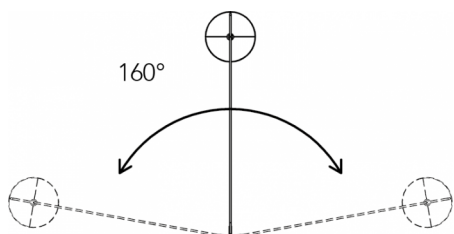

products: Angelica Outdoor Wall lamp

design: Paolo Grasselli/Moduluce R&D 2018

Wall lamp - L 170

lamp type 1xE27
max watt 42 W HES

AGOEAP170T01

Geblackl technical features

products: Angelica Outdoor

design: Paolo Grasselli/Moduluce R&D 2018