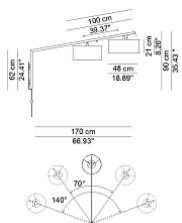

Technical features

products: Angelica Outdoor Lampada da parete
design: Paolo Grasselli/Moduluce R&D 2018

Lampada da parete - L 170

lamp type 1xE27
max watt 42 W HES

AGOEAP170T01