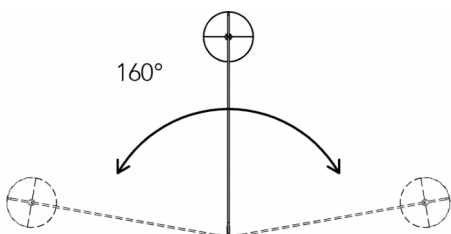

Technical features

products: Angelica Outdoor Lampada da parete
design: Paolo Grasselli/Moduluce R&D 2018

Lampada da parete - L 170

lamp type 1xE27
max watt 42 W HES

AGOEAP170T01