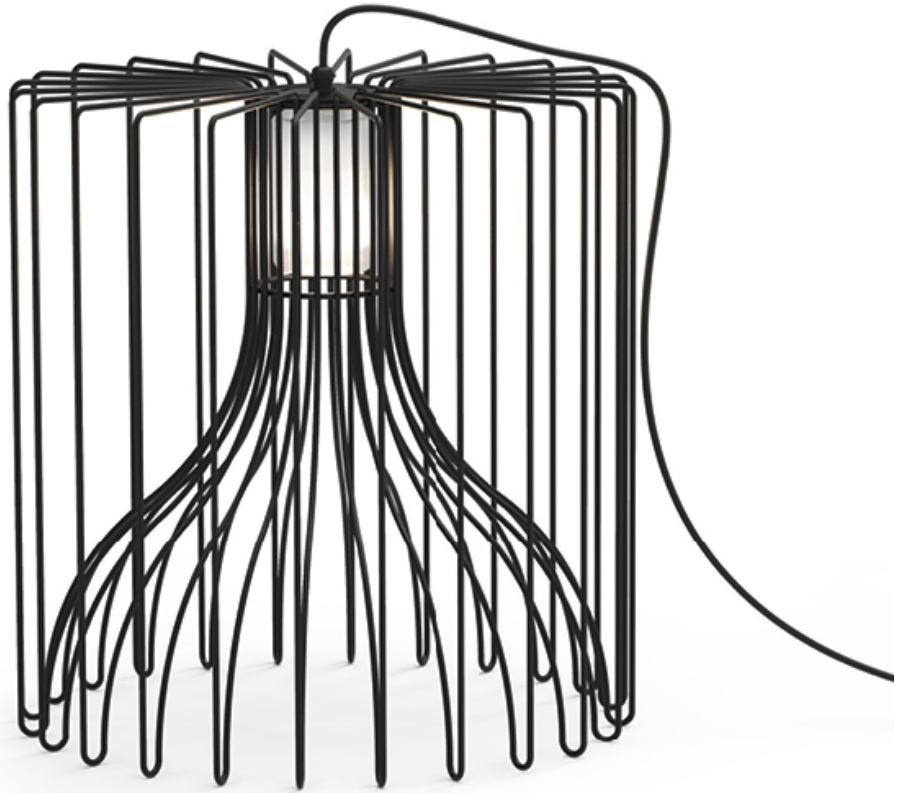

Geblackl technical features
products: Icaro Outdoor
design: Brian Rasmussen 2011

Finiture

Colori

White

Black

Tessuti diffusore

Washable

Metal structure

Technical features

products: Icaro Outdoor Pendant lamp

design: Brian Rasmussen 2011

Pendant lamp - ø 50	ø 50 x 52 6 Kg	lamp type 1xE27 max watt 42 W HES	ICOESO050G01
Pendant lamp - ø 75	ø 75 x 34 10 Kg	lamp type 1xE27 max watt 42 W HES	ICOESO075G01
Pendant lamp - ø 100	ø 100 x 44 20 Kg	lamp type 1xE27 max watt 70 W HES	ICOESO100G01

Metal parts
protected with
electrolytic
galvanizing
treatment and
resistant polyester
coating

IP44/64

White finish detail

Black finish detail

Ceiling rose detail

Icaro 100 Ceiling
rose detail

Technical features