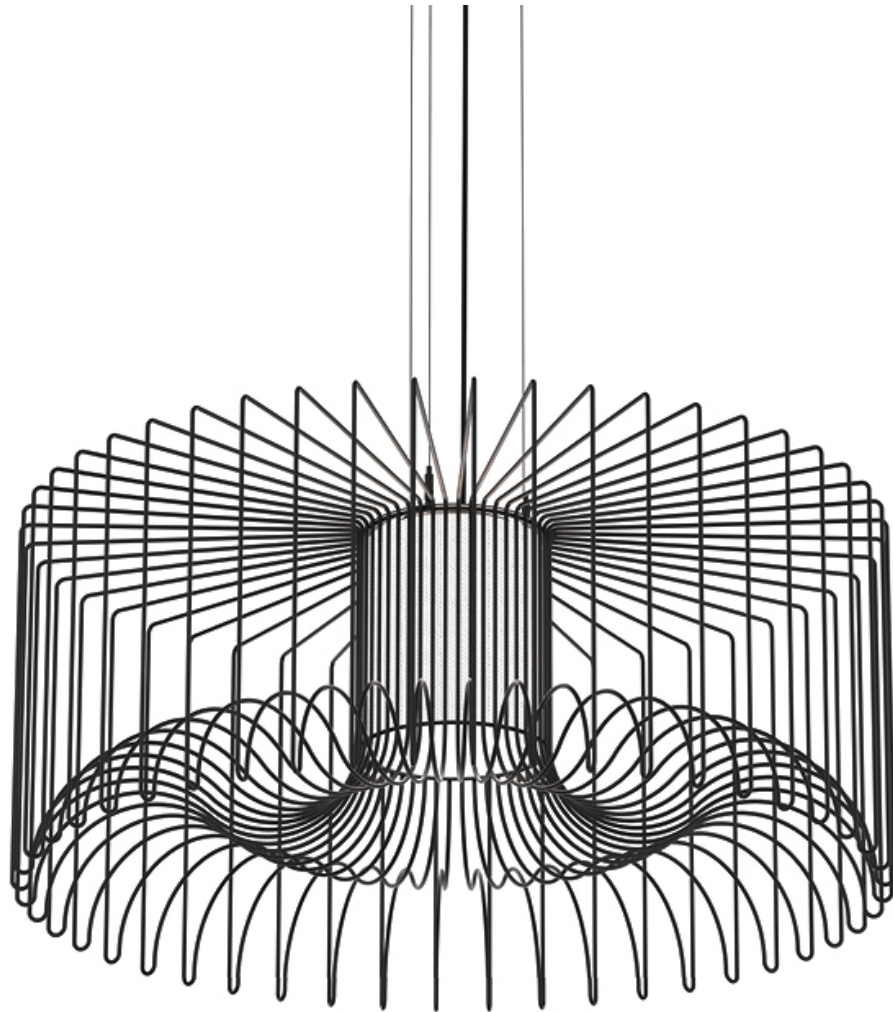

Geblackl technical features
products: Icaro Outdoor
design: Brian Rasmussen 2011

Finiture

Colori

White

Black

Tessuti diffusore

Washable

Metal structure

Metal parts protected with electrolytic galvanizing treatment and resistant polyester coating

IP44/64

White finish detail

Black finish detail

Ceiling rose detail

Icaro 100 Ceiling rose detail

* cable on measure

Technical features

products: Icaro Outdoor Pendant lamp

design: Brian Rasmussen 2011

Pendant lamp - ø 50	ø 50 x 52 6 Kg	lamp type 1xE27 max watt 42 W HES	ICOESO050G01
Pendant lamp - ø 75	ø 75 x 34 10 Kg	lamp type 1xE27 max watt 42 W HES	ICOESO075G01
Pendant lamp - ø 100	ø 100 x 44 20 Kg	lamp type 1xE27 max watt 70 W HES	ICOESO100G01

products: Icaro Outdoor Floor lamp
design: Brian Rasmussen 2011

Floor lamp - ø 50	ø 50 x 53	lamp type 1xE27 max watt 42 W HES	ICOETA050G01
Floor lamp - ø 75	ø 75 x 35	lamp type 1xE27 max watt 42 W HES	ICOETA075G01
Floor lamp - ø 100	ø 100 x 47	lamp type 1xE27 max watt 70 W HES	ICOETA100G01