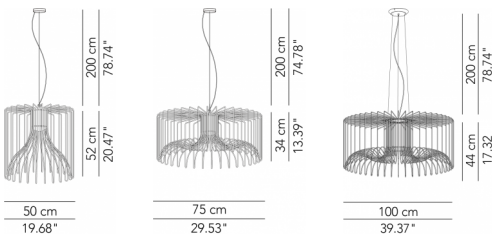

Metal parts protected with electrolytic galvanizing treatment and resistant polyester coating

IP44/64

White finish detail

Black finish detail

Ceiling rose detail

Icaro 100 Ceiling rose detail

* cable on measure

Technical features

products: Icaro Outdoor Pendant lamp

design: Brian Rasmussen 2011

Pendant lamp - ø 50	ø 50 x 52 6 Kg	lamp type 1xE27 max watt 42 W HES	ICOESO050G01
Pendant lamp - ø 75	ø 75 x 34 10 Kg	lamp type 1xE27 max watt 42 W HES	ICOESO075G01
Pendant lamp - ø 100	ø 100 x 44 20 Kg	lamp type 1xE27 max watt 70 W HES	ICOESO100G01

products: Icaro Outdoor Floor lamp
design: Brian Rasmussen 2011

Floor lamp - ø 50	ø 50 x 53	lamp type 1xE27 max watt 42 W HES	ICOETA050G01
Floor lamp - ø 75	ø 75 x 35	lamp type 1xE27 max watt 42 W HES	ICOETA075G01
Floor lamp - ø 100	ø 100 x 47	lamp type 1xE27 max watt 70 W HES	ICOETA100G01