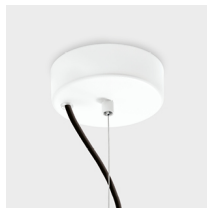

### Finiture

Colori

White

Black

Metal structure

Metal parts  
protected with  
anticorrosive primer  
and resistant  
polyester coating

IP44/64

White finish detail

Black finish detail

Ceiling rose detail

Icaro Ball 90  
Ceiling rose detail

\* on demand

\*\* cable on measure

## Technical features

products: Icaro ball Outdoor Pendant lamp  
design: Brian Rasmussen 2012

<b>Pendant lamp - ø 50</b>	ø 50 x 48 6 Kg	lamp type 1xE27 max watt 42 W HES	IBOESO050G01
<b>Pendant lamp - ø 60</b>	ø 60 x 57 10 Kg	lamp type 1xE27 max watt 42 W HES	IBOESO060G01
<b>Pendant lamp - ø 75</b>	ø 75 x 70 15 kg	lamp type 1xE27 max watt 42 W HES	IBOESO075G01
<b>Pendant lamp - ø 90</b>	ø 90 x 82 20 Kg	lamp type 1xE27 max watt 70 W HES	IBOESO090G01