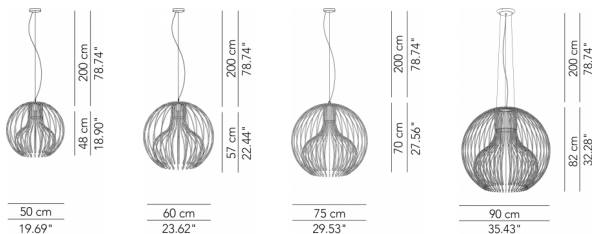

Black finish detail

Ceiling rose detail

Icaro Ball 90  
Ceiling rose detail

\* on demand

\*\* cable on measure

## Technical features

products: Icaro ball Outdoor Pendant lamp  
design: Brian Rasmussen 2012

<b>Pendant lamp - ø 50</b>	ø 50 x 48 6 Kg	lamp type 1xE27 max watt 42 W HES	IBOESO050G01
<b>Pendant lamp - ø 60</b>	ø 60 x 57 10 Kg	lamp type 1xE27 max watt 42 W HES	IBOESO060G01
<b>Pendant lamp - ø 75</b>	ø 75 x 70 15 kg	lamp type 1xE27 max watt 42 W HES	IBOESO075G01
<b>Pendant lamp - ø 90</b>	ø 90 x 82 20 Kg	lamp type 1xE27 max watt 70 W HES	IBOESO090G01

## Technical features

products: Icaro ball Outdoor Floor lamp  
design: Brian Rasmussen 2012

<b>Floor lamp - ø 75</b>	ø 75 x 70	lamp type 1xE27 max watt 42 W HES	IBOETA075G01
<b>Floor lamp - ø 90</b>	ø 90 x 82	lamp type 1xE27 max watt 70 W HES	IBOETA090G01