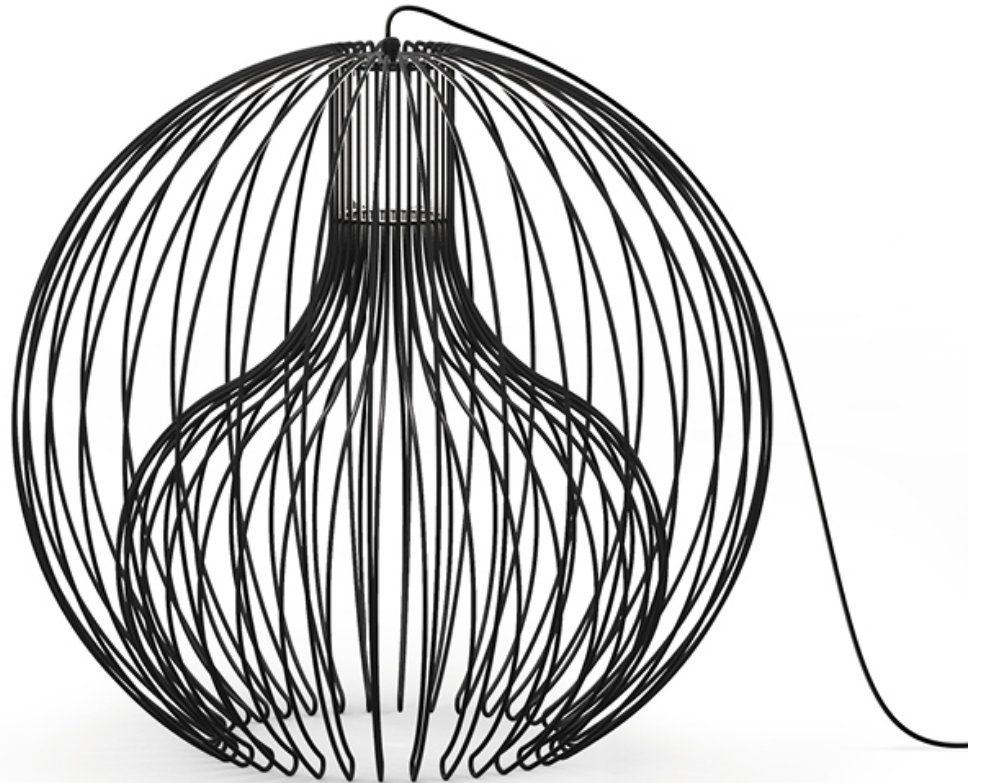

Geblackl technical features
products: Icaro ball Outdoor
design: Brian Rasmussen 2012

Finiture

Colori

White

Black

Metal structure

Metal parts
protected with
anticorrosive primer
and resistant
polyester coating

IP44/64

* on demand

** cable on measure