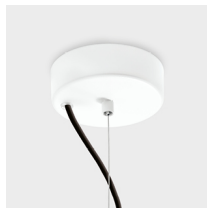

### Finiture

Colori

White

Black

Metal structure

Metal parts  
protected with  
anticorrosive primer  
and resistant  
polyester coating

IP44/64

White finish detail

## Technical features

products: Icaro ball Outdoor Pendant lamp  
design: Brian Rasmussen 2012

<b>Pendant lamp - ø 50</b>	ø 50 x 48 6 Kg	lamp type 1xE27 max watt 42 W HES	IBOESO050G01
<b>Pendant lamp - ø 60</b>	ø 60 x 57 10 Kg	lamp type 1xE27 max watt 42 W HES	IBOESO060G01
<b>Pendant lamp - ø 75</b>	ø 75 x 70 15 kg	lamp type 1xE27 max watt 42 W HES	IBOESO075G01
<b>Pendant lamp - ø 90</b>	ø 90 x 82 20 Kg	lamp type 1xE27 max watt 70 W HES	IBOESO090G01

Black finish detail

Ceiling rose detail

Icaro Ball 90  
Ceiling rose detail

\* on demand

\*\* cable on measure