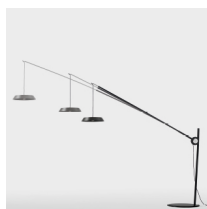

General technical features

products: Sestante Outdoor

design: Romano/Menegon/Ceneda 2018

Finiture

Colori

White

Black

Lime

Bluette

Metal structure iron
or alluminium
diffuser

Metal parts
protected with
resistant polyester
coating

Rotating 160°

Telescopic
240>370 cm

adjustable 3
heights

Ceiling rose detail

Adjustable cable

Bluette

Metal structure iron
or alluminium
diffuser

Metal parts
protected with
resistant polyester
coating

LIGHTING
DATA

PATENT
PENDING

Rotating 160°

Telescopic
240>370 cm

adjustable 3
heights