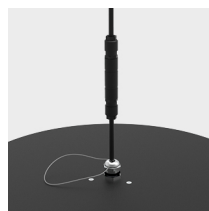

Geblackl technical features
 products: Sestante Outdoor
 design: Romano + Menegon 2018

Finiture

Colori

White

Black

Lime

Blue China

Metal structure,
 aluminium diffuser

Metal parts
 protected with
 electrolytic
 galvanizing
 treatment and
 resistant polyester
 coating

IP44/55

Rotating 160°

Telescopic
 240>370 cm

Adjustable 3
 heights

Adjustable cable

Connector and
 safety elastic
 detail

Technical features

products: Sestante Outdoor Wall lamp small
 design: Romano + Menegon 2018

| | | | |
|---------------------------------------|---------------------------|--|--------------|
| Wall lamp small - L 170>260 | ø 4 x 170>260 cm 20 Kg | lamp type 1 led module 16,2 W luminous efficacy 2400 Lm light colour 3000 K DIM | SEOEAP170G01 |
| Wall lamp - L 240>370 | ø 4 x 240>370 cm 20 Kg | lamp type 1 led module 16,2 W luminous efficacy 2400 Lm light colour 3000 K DIM | SEOEAP220G01 |