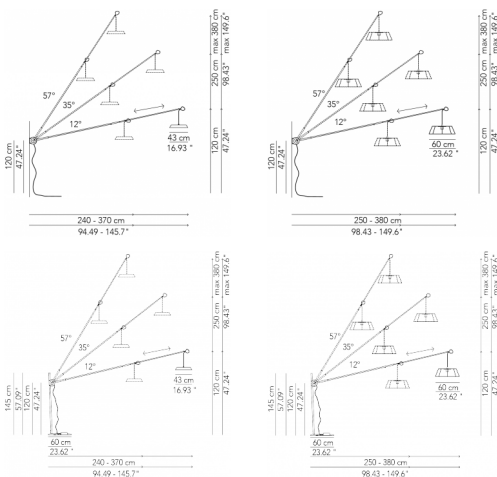

Bluette

Metal structure iron
or alluminium
diffuser

Metal parts
protected with
resistant polyester
coating

Rotating 160°

Telescopic
240>370 cm

adjustable 3
heights

Ceiling rose detail

Adjustable cable

* on demand

Technical features

products: Sestante Outdoor Wall lamp
 design: Romano/Menegon/Ceneda 2018

Wall lamp - L 220	ø 4 x 240>370 cm 20 Kg	lamp type 1 led module 18 W luminous efficacy 2330 Lm light colour 3000 K DIM dali / triac cri >90	SEOEAP220G01
Wall lamp - L 220	ø 4 x 240>370 cm 20 Kg	lamp type 1 led module 18 W luminous efficacy 2330 Lm light colour 3000 K DIM dali / triac cri >90	SEOEAP220G41