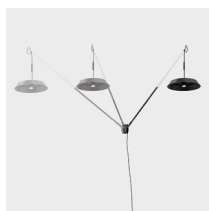

Geblackl technical features
 products: Sestante Outdoor
 design: Romano + Menegon 2018

Finiture

Colori

White

Black

Lime

Blue China

Metal structure,
 aluminium diffuser

Metal parts
 protected with
 electrolytic
 galvanizing
 treatment and
 resistant polyester
 coating

IP44/55

Rotating 160°

Telescopic
 240>370 cm

Adjustable 3
 heights

Adjustable cable

Connector and
 safety elastic
 detail

Technical features

products: Sestante Outdoor Wall lamp small
 design: Romano + Menegon 2018

| | | | |
|---------------------------------------|---------------------------|--|--------------|
| Wall lamp small - L 170>260 | ø 4 x 170>260 cm 20 Kg | lamp type 1 led module 16,2 W luminous efficacy 2400 Lm light colour 3000 K DIM | SEOEAP170G01 |
| Wall lamp - L 240>370 | ø 4 x 240>370 cm 20 Kg | lamp type 1 led module 16,2 W luminous efficacy 2400 Lm light colour 3000 K DIM | SEOEAP220G01 |