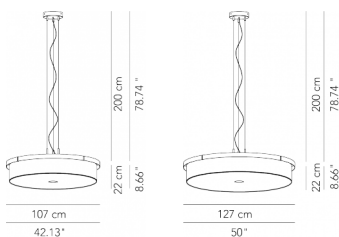

Fabric lampshade,  
metal structure

Uplight and  
downlight\*

IP20

Ceiling rose detail

\* on demand

\*\* cable on measure

## Technical features

products: Charlie Pendant lamp  
design: Arturo Bellese 2019

<b>Pendant lamp - ø 107</b>	ø 107 x 22 cm 25 Kg	lamp type 4xE27 max watt 105 W HES	CARESP100C01
	ø 107 x 22 cm 25 Kg	lamp type 1 led module 57 W luminous efficacy 8750 Lm light colour 2700 K DIM dali	CARESP100C05
	ø 107 x 22 cm 25 Kg	lamp type 2 led module 57W + 17W luminous efficacy 11250 Lm light colour 2700K DIM dali / triac	CARESP100C15
<b>Pendant lamp - ø 127</b>	ø 127 x 22 cm 35 Kg	lamp type 4xE27 max watt 105 W HES	CARESP130C01
	ø 127 x 22 cm 35 Kg	lamp type 1 led module 57 W luminous efficacy 8750 Lm light colour 2700 K DIM dali	CARESP130C05
	ø 127 x 22 cm 35 Kg	lamp type 1 led module 88,2 W luminous efficacy 12380 Lm light colour 2700 K DIM dali	CARESP130C07
	ø 127 x 22 cm 35 Kg	lamp type 2 led module 57W + 17W luminous efficacy 11250 Lm light colour 2700K DIM dali / triac	CARESP130C15
	ø 127 x 22 cm 35 Kg	lamp type 2 led module 88W + 17W luminous efficacy 14880 Lm light colour 2700K DIM dali	CARESP130C17

## Technical features

products: Charlie Ceiling lamp

design: Arturo Bellese 2019

<b>Ceiling lamp - ø 107</b>	ø 107 x 25 cm 25 Kg	lamp type 4xE27 max watt 105 W HES	CAREPL100C01
	ø 107 x 25 cm 25 Kg	lamp type 1 led module 57 W luminous efficacy 8750 Lm light colour 2700 K DIM dali	CAREPL100C05
<b>Ceiling lamp - ø 127</b>	ø 127 x 25 cm 35 Kg	lamp type 4xE27 max watt 105 W HES	CAREPL130C01
	ø 127 x 25 cm 35 Kg	lamp type 1 led module 57 W luminous efficacy 8750 Lm light colour 2700 K DIM dali	CAREPL130C05
	ø 127 x 25 cm 35 Kg	lamp type 1 led module 88,2 W luminous efficacy 12380 Lm light colour 2700 K DIM dali	CAREPL130C07