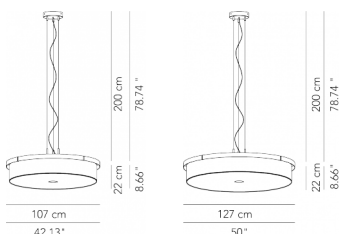

## Technical features

products: Charlie Sospensione

design: Arturo Bellese 2019

<b>Sospensione - ø 107</b>	ø 107 x 22 cm 25 Kg	lamp type 4xE27 max watt 105 W HES	CARESP100C01
	ø 107 x 22 cm 25 Kg	lamp type 1 led module 57 W luminous efficacy 8750 Lm light colour 2700 K DIM dali	CARESP100C05
	ø 107 x 22 cm 25 Kg	lamp type 2 led module 57W + 17W luminous efficacy 11250 Lm light colour 2700K DIM dali / triac	CARESP100C15
<b>Sospensione - ø 127</b>	ø 127 x 22 cm 35 Kg	lamp type 4xE27 max watt 105 W HES	CARESP130C01
	ø 127 x 22 cm 35 Kg	lamp type 1 led module 57 W luminous efficacy 8750 Lm light colour 2700 K DIM dali	CARESP130C05
	ø 127 x 22 cm 35 Kg	lamp type 1 led module 88,2 W luminous efficacy 12380 Lm light colour 2700 K DIM dali	CARESP130C07
	ø 127 x 22 cm 35 Kg	lamp type 2 led module 57W + 17W luminous efficacy 11250 Lm light colour 2700K DIM dali / triac	CARESP130C15
	ø 127 x 22 cm 35 Kg	lamp type 2 led module 88W + 17W luminous efficacy 14880 Lm light colour 2700K DIM dali	CARESP130C17

\* on demand

Technical features

products: Charlie Plafoniera  
 design: Arturo Bellese 2019

<b>Plafoniera - ø 107</b>	ø 107 x 25 cm 25 Kg	lamp type 4xE27 max watt 105 W HES	CAREPL100C01
	ø 107 x 25 cm 25 Kg	lamp type 1 led module 57 W luminous efficacy 8750 Lm light colour 2700 K DIM dali	CAREPL100C05
<b>Plafoniera - ø 127</b>	ø 127 x 25 cm 35 Kg	lamp type 4xE27 max watt 105 W HES	CAREPL130C01
	ø 127 x 25 cm 35 Kg	lamp type 1 led module 57 W luminous efficacy 8750 Lm light colour 2700 K DIM dali	CAREPL130C05
	ø 127 x 25 cm 35 Kg	lamp type 1 led module 88,2 W luminous efficacy 12380 Lm light colour 2700 K DIM dali	CAREPL130C07