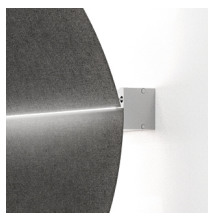

Geblackl technical features

products: Butterfly

design: Romano + Menegon 2021

Finiture

Colori

White

Lead grey

Matt gold

Tessuti diffusore

Wool

Metal structure or
acoustic comfort
fabric diffuser

Two possible
settings upon
installation

IP20

Side detail

side detail
recessed version

Side view A

side view B

* on demand

Technical features

products: Butterfly Wall lamp

design: Romano + Menegon 2021

Wall lamp - ø 54	ø 54 x 9 cm 8 Kg	lamp type 1 led module 19,8W luminous efficacy 3420 Lm light colour 3000 K DIM dali	BUTEAP054G01
Wall lamp - ø 75	ø 75 x 9 cm 10 Kg	lamp type 1 led module 29,8W luminous efficacy 5132 Lm light colour 3000 K DIM dali	BUTEAP075G01