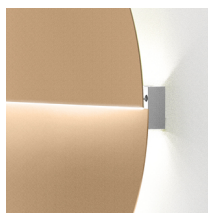

Geblackl technical features

products: Butterfly

design: Romano + Menegon 2021

Finiture

Colori

White

Lead grey

Matt gold

Tessuti diffusore

Wool

Metal structure or
acoustic comfort
fabric diffuser

Two possible
settings upon
installation

IP20

Side detail

side detail
recessed version

Side view A

side view B

* on demand

Technical features

products: Butterfly Wall lamp

design: Romano + Menegon 2021

Wall lamp - ø 54	ø 54 x 9 cm 8 Kg	lamp type 1 led module 19,8W luminous efficacy 3420 Lm light colour 3000 K DIM dali	BUTEAP054G01
Wall lamp - ø 75	ø 75 x 9 cm 10 Kg	lamp type 1 led module 29,8W luminous efficacy 5132 Lm light colour 3000 K DIM dali	BUTEAP075G01