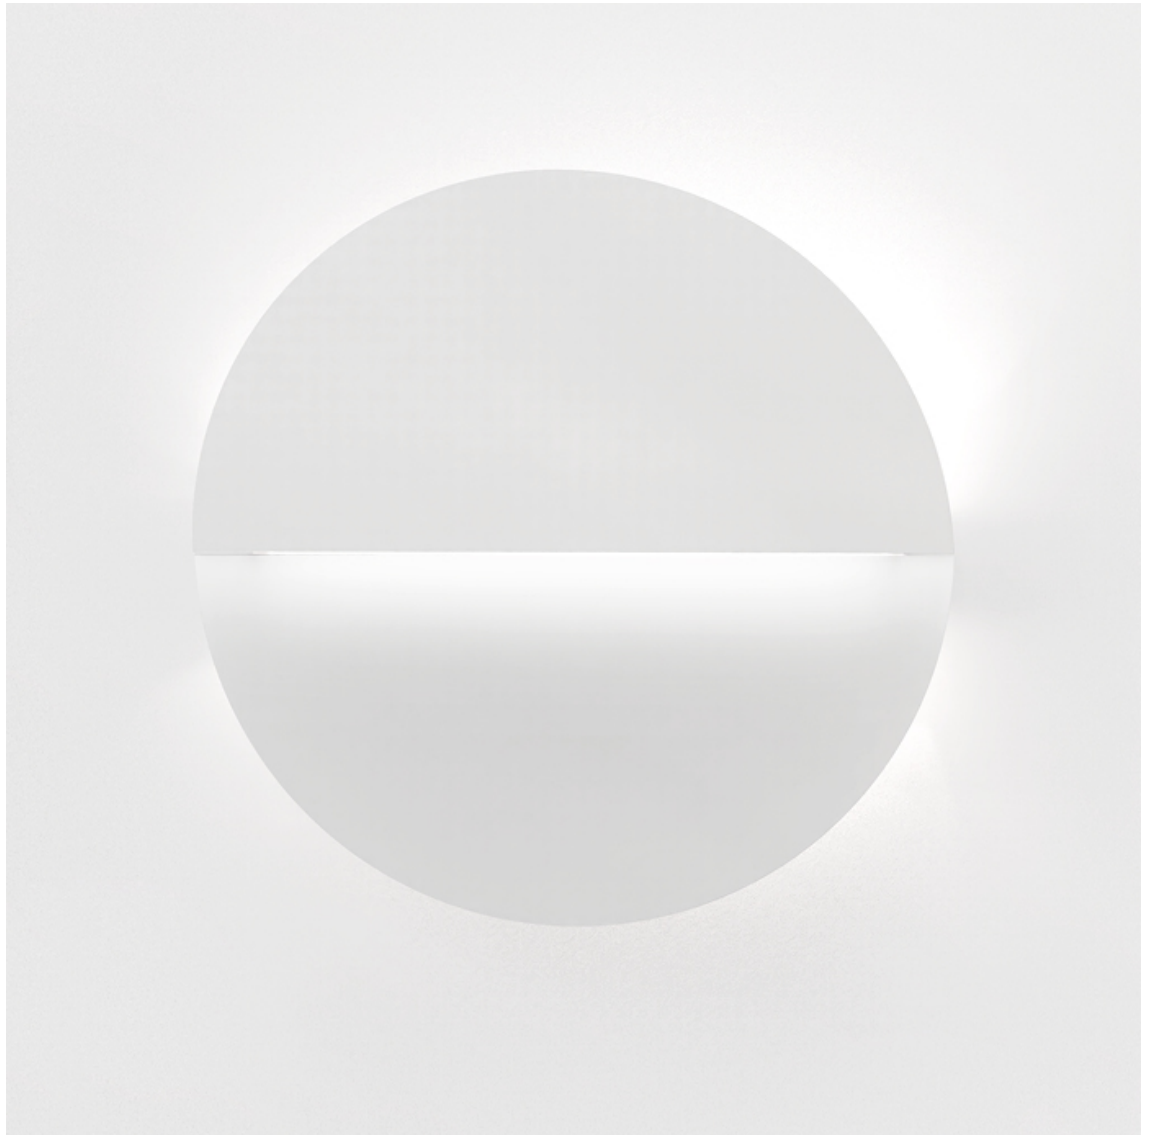

Geblackl technical features

products: Butterfly

design: Romano + Menegon 2021

Finiture

Colori

White

Lead grey

Matt gold

Tessuti diffusore

Wool

Metal structure or
acoustic comfort
fabric diffuser

Two possible
settings upon
installation

IP20

Side detail

side detail
recessed version

Side view A

side view B

* on demand

Technical features

products: Butterfly Wall lamp

design: Romano + Menegon 2021

Wall lamp - ø 54	ø 54 x 9 cm 8 Kg	lamp type 1 led module 19,8W luminous efficacy 3420 Lm light colour 3000 K DIM dali	BUTEAP054G01
Wall lamp - ø 75	ø 75 x 9 cm 10 Kg	lamp type 1 led module 29,8W luminous efficacy 5132 Lm light colour 3000 K DIM dali	BUTEAP075G01