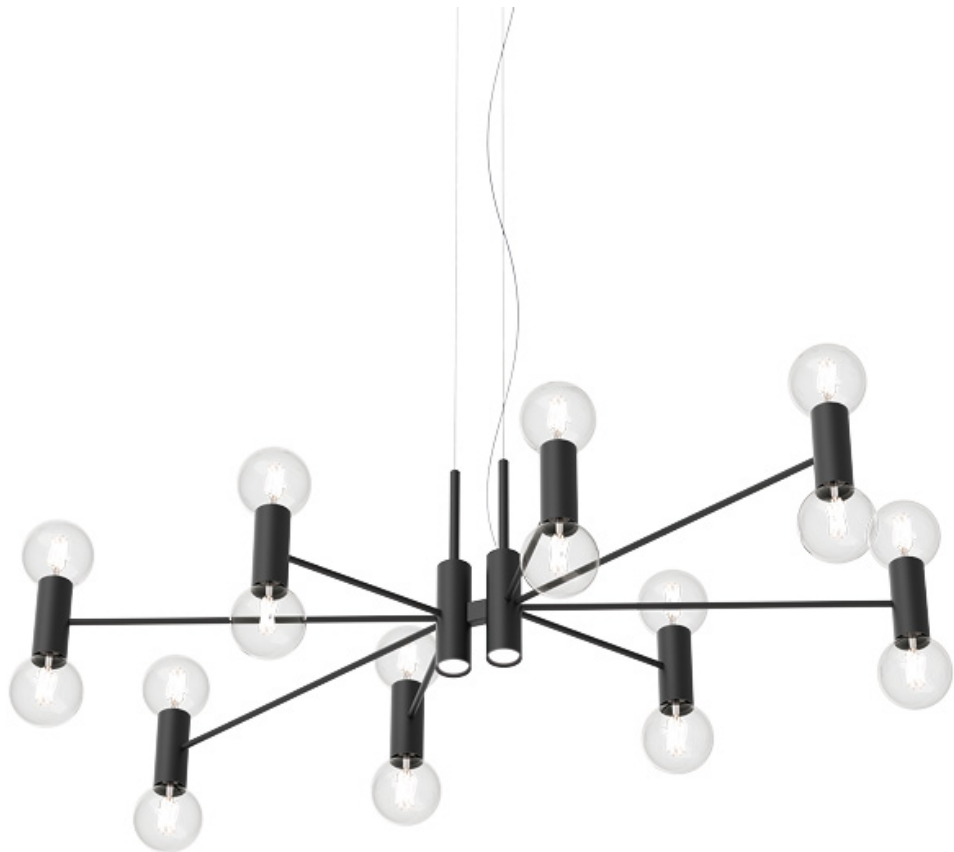

Geblackl technical features  
 products: Chandelier Longue  
 Paolo Grasselli 2019

Finiture

Colori

White

Brass

Black

Matt gold

Metal structure

Uplight and  
 downlight

IP20

White

Black

Matt gold

\* on demand

\*\* cable on measure

## Technical features

products: Chandelier Longue Pendant lamp  
Paolo Grasselli 2019

<b>Pendant lamp - L. 100</b>	ø 110 x 55 x 50 cm 12 Kg	lamp type 16xE27 + 2xGU10 max watt 16 X 42W HES + 2 X 28W HES	CHLESO100G01
<b>Pendant lamp - L. 100</b>	ø 105 x 48 x 40 cm 12 Kg	lamp type 18xGU10 max watt 28 W HES	CHLESO100G11
<b>Pendant lamp - L. 150</b>	ø 150 x 70 x 50 cm 14 Kg	lamp type 16xE27 + 2xGU10 max watt 16 X 42W HES + 2 X 28W HES	CHLESO150G01
<b>Pendant lamp - L. 150</b>	ø 140 x 65 x 40 cm 14 Kg	lamp type 18xGU10 max watt 28 W HES	CHLESO150G11

Geblackl technical features  
products: Chandelier Longue  
Paolo Grasselli 2019

Finiture

Colori

White Brass

Black

Matt gold

Metal structure

Uplight and  
downlight