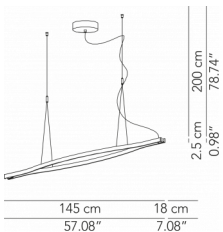

Technical features

products: Galileo Longue Pendant lamp

design: BMB Progetti 2022

Pendant lamp - L. 145

Ø 145 x 18 x 2,5 cm
5 Kg

lamp type 1 led module 40W
luminous efficacy 5000 Lm
light colour 3000 K
DIM dali / triac
cri >80

GLLESO145G01