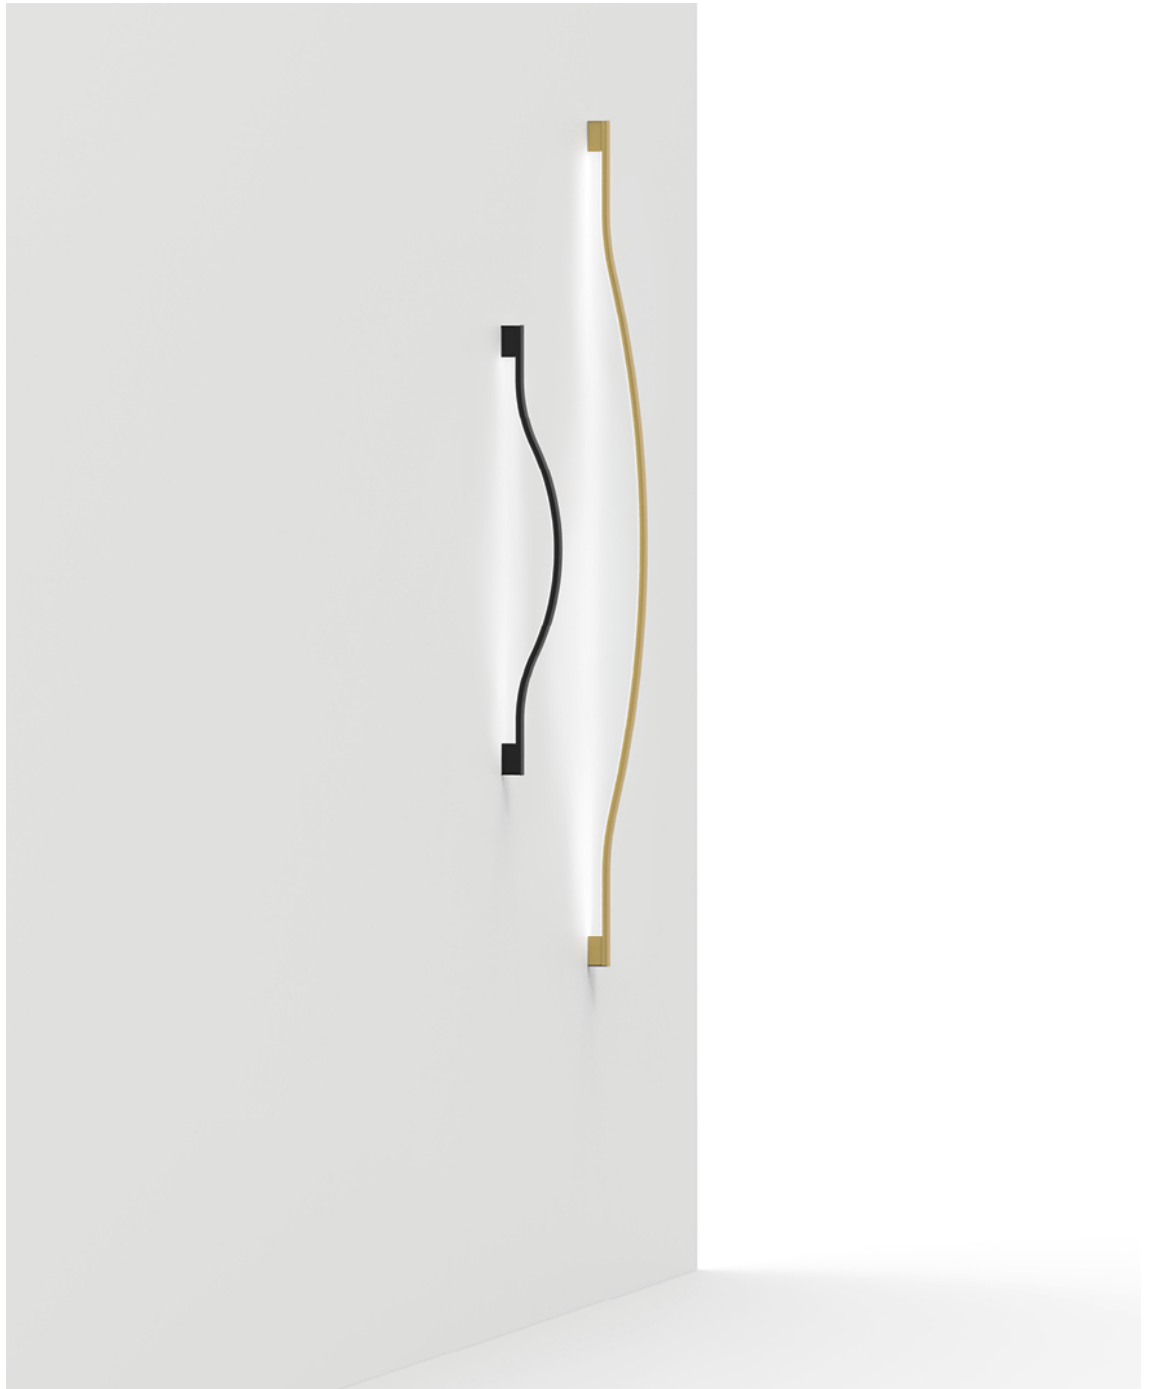

Mallow

Metal structure

Diffused light
(Pendant lamp);
Indirect light (Wall
lamp); Remote
driver (Wall lamp)

IP20

Bianco

Oro Opaco

Piombo

Malva

Particolare
struttura

* on demand

** cable on measure

Technical features

products: Galileo Longue Pendant lamp
design: Bellucci Mazzoni Progetti 2022

Pendant lamp - L. 145

Ø 145 x 18 x 2,5 cm
5 Kg

lamp type 1 led module 40W
luminous efficacy 5000 Lm
light colour 3000 K
DIM dali / triac
cri >80

GLLESO145G01

Geblackl technical features

products: Galileo Longue

design: Bellucci Mazzoni Progetti 2022

Finiture

Colori

White

Lead grey

Matt gold

Mallow

Metal structure

Diffused light
(Pendant lamp);
Indirect light (Wall
lamp); Remote
driver (Wall lamp)

IP20

Particolare
aggancio a muro

* on demand

Technical features