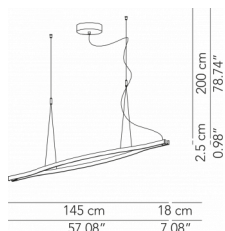

Technical features

products: Galileo Longue Pendant lamp
design: Bellucci Mazzoni Progetti 2022

Pendant lamp - L. 145

Ø 145 x 18 x 2,5 cm
5 Kg

lamp type 1 led module 40W
luminous efficacy 5000 Lm
light colour 3000 K
DIM dali / triac
cri >80

GLLESO145G01