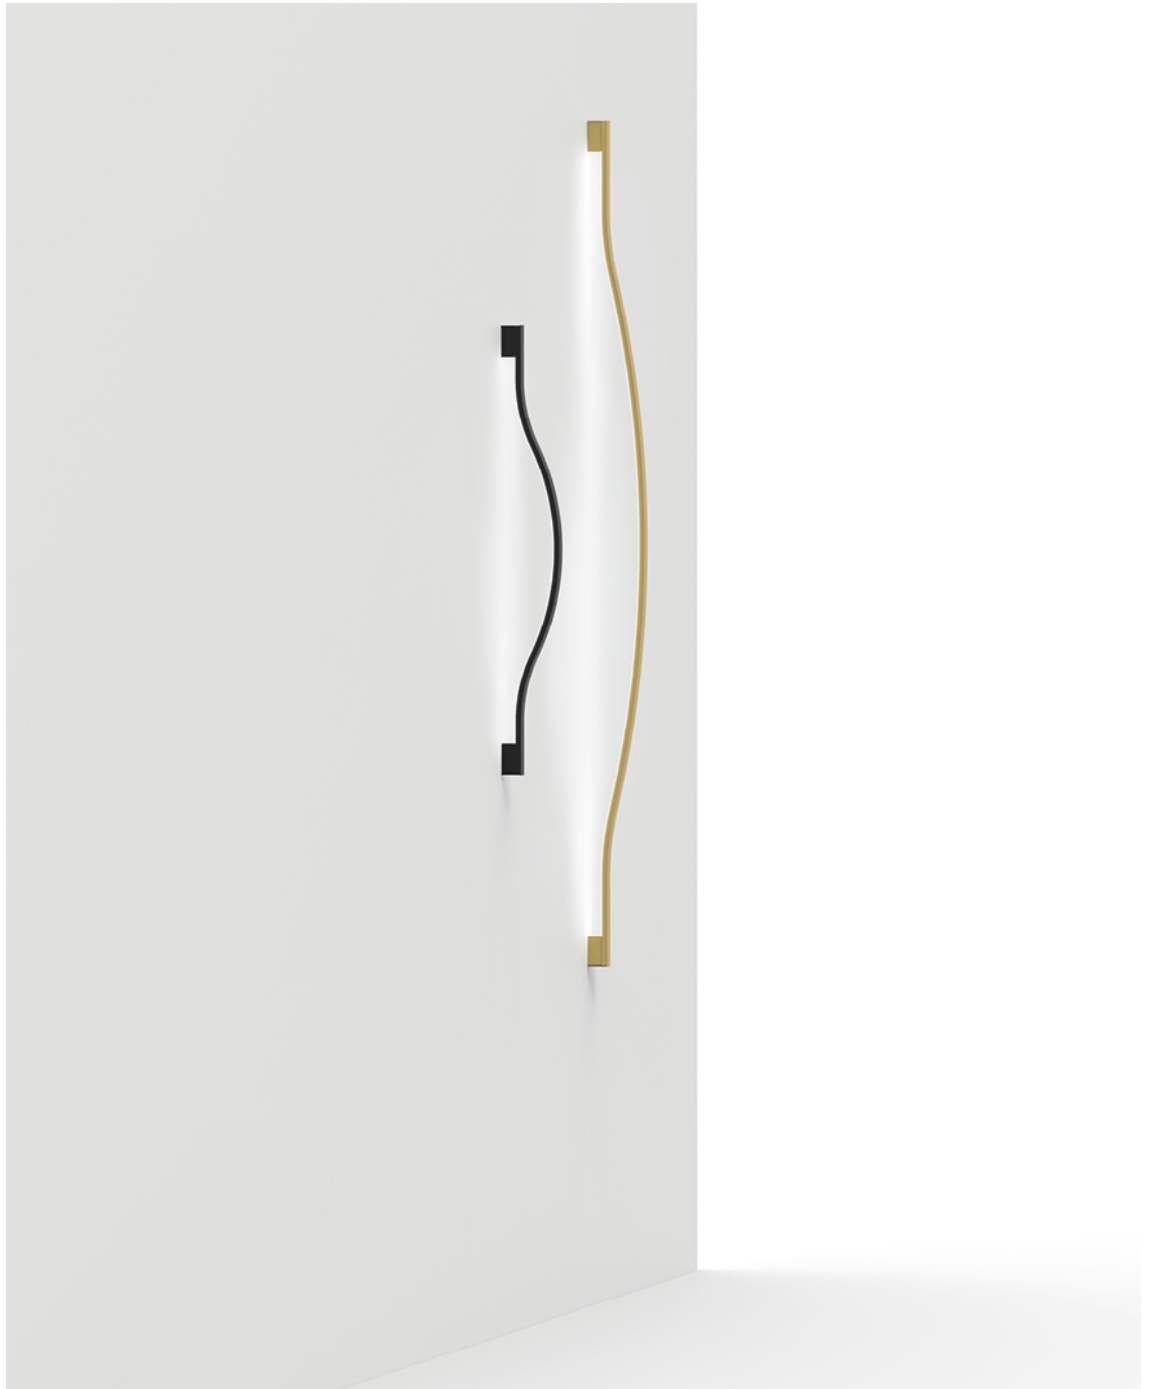

Geblackl technical features

products: Galileo Longue

design: BMB Progetti 2022

Finiture

Colori

White

Lead grey

Matt gold

Mallow

Metal structure

Diffused light

(Pendant lamp)

Indirect light (Wall

lamp) Remote driver

(Wall lamp)

IP20

products: Galileo Longue Pendant lamp

design: BMB Progetti 2022

Pendant lamp - L. 145

Ø 145 x 18 x 2,5 cm
5 Kg

lamp type 1 led module 40W
luminous efficacy 5000 Lm
light colour 3000 K
DIM dali / triac
cri >80

Matt gold

Mallow

Metal structure

Diffused light

(Pendant lamp)

Indirect light (Wall

lamp) Remote driver

(Wall lamp)