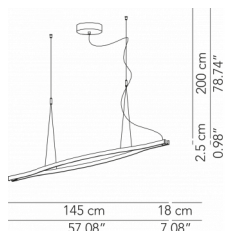

Technical features

products: Galileo Longue Sospensione
design: Bellucci Mazzoni Progetti 2022

Sospensione - L. 145

Ø 145 x 18 x 2,5 cm
5 Kg

lamp type 1 led module 40W
luminous efficacy 5000 Lm
light colour 3000 K
DIM dali / triac
cri >80

GLLESO145G01