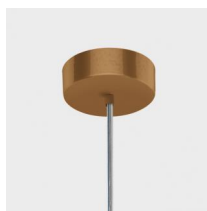

General technical features

products: Gregory

design: Alfredo Chiaramonte 2024

Finiture

Colori

Bianco

Nero

bronzo Gold

Tessuti diffusore

Cotone

Kvadrat

Wool

Diffusore in tessuto,
struttura in metallo

IP20

Bianco

Nero

bronzo Gold

* on demand

** cable on measure

Technical features

products: Gregory Sospensione
design: Alfredo Chiaramonte 2024

Sospensione - ø 45	ø 45 x 27 cm 1 Kg	lamp type 1xE27 max watt 42 W HES	GREESO045C01
Sospensione - L 140	140 x 45 x 27 cm 3 Kg	lamp type 2xE27 max watt 42 W HES	GREESO140C01
Sospensione - L 165	165 x 45 x 27 cm 5 Kg	lamp type 2xE27 max watt 42 W HES	GREESO165C01
Sospensione - L 235	235 x 45 x 27 cm 10 Kg	lamp type 3xE27 max watt 42 W HES	GREESO235C01