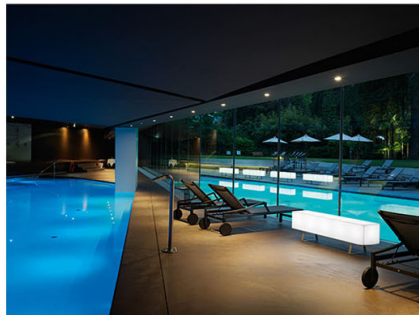

Dimensions:

Totem cm. Lu. cm 150 x La 32 x p 28/44

Self-standing seat cm. Lu. 150 x La 32 x h 45

Light bulbs:

Totem/ seats AL E27 globe HES 28W / FL E27 11/15W

Power supply: 220/240V

Source: Modo Luce

[Read more news related ModoLuce published at Infurma](#)

Visit the [ModoLuce](#) website