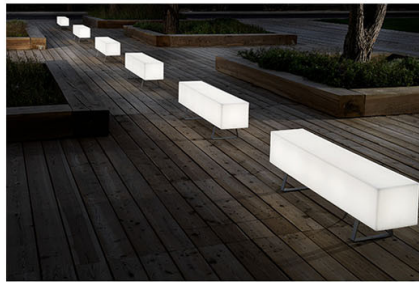

Salone del Mobile.Milano

COMPANY / DESIGN / FURNITURE / LAMPS / LIGHTING / OUTDOOR

SEARCH

Modo Luce presents Futura I, versatile outdoor lighted benches

by INFURMA on feb 10, 2015 - 10:01

No hay comentarios

The **Modo Luce** Research & Development department has designed the **Futura** versatile lighted furniture collection for outdoors.

This collection includes the letter "I" bench: especially in the dark, "Futura Letter I" lighted mobile benches create suggestive atmospheres and fantastic courses, matched in creative numberless combinations.